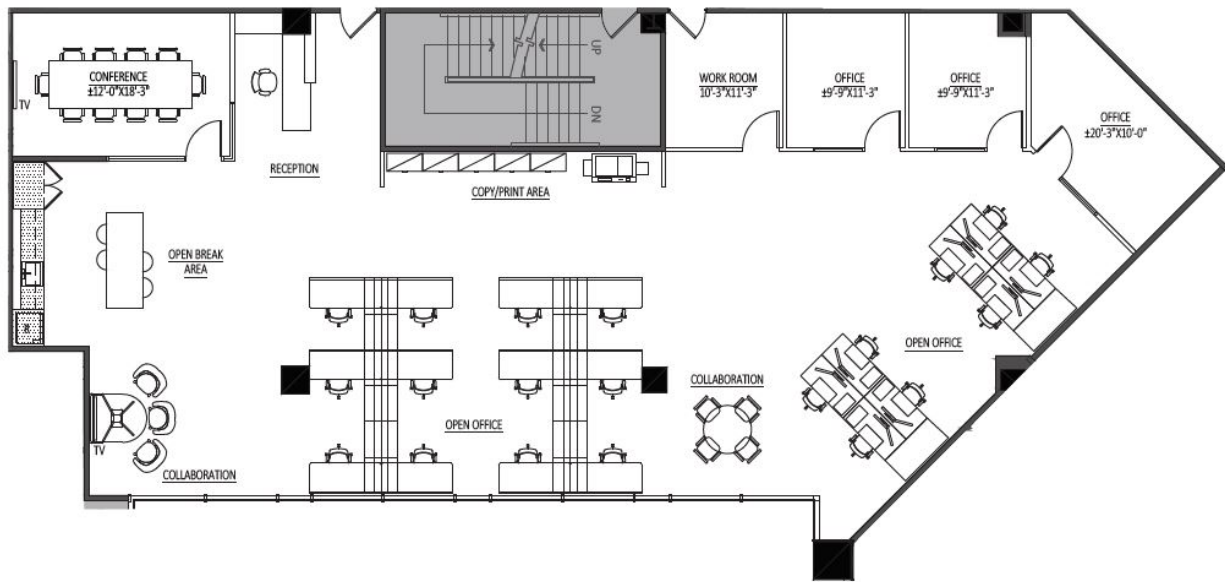

100 BAYVIEW

100 Bayview Circle
Newport Beach, CA 92660
100bayview.com

Suite 2200
4,209 RSF

optional

Ready Suites+	Pricing Model
MONTHLY RENT	varies based on term
FURNITURE & TECHNOLOGY	\$0.54 & \$0.12
REOCCURRING TELECOM	\$0.28
<i>1-5 year lease term</i>	