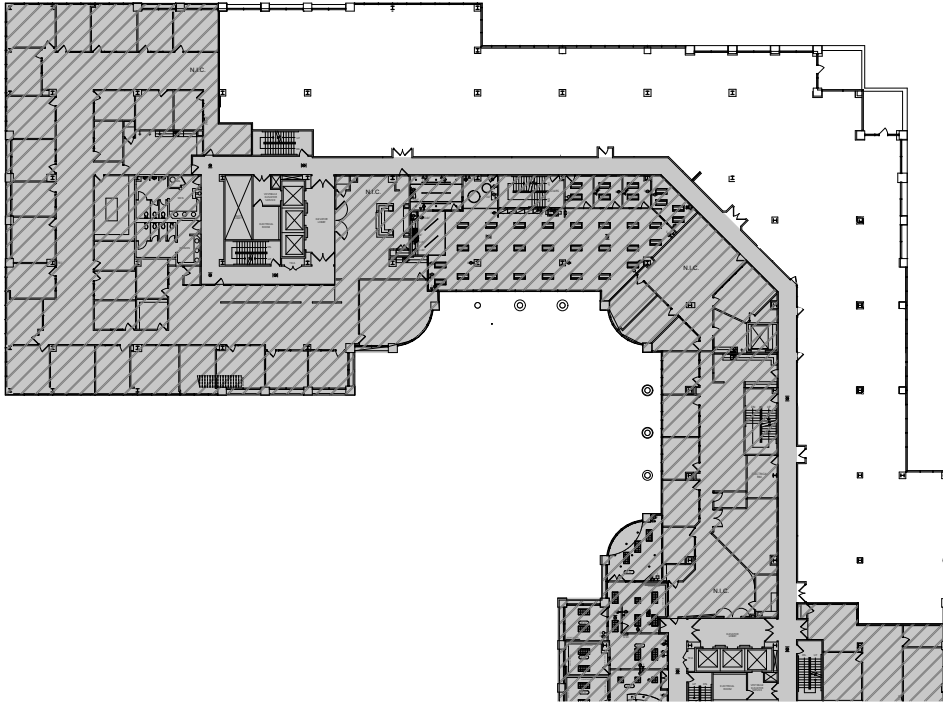

2ND FLOOR

SUITE 2600 2ND FLOOR 23,061 RSF

100 BAYVIEW CIRCLE
NEWPORT BEACH, CA 92660

CONTACTS

DEAN CHANDLER

+1 949 725 8515 | LIC 00833627 | dean.chandler@cbre.com

JUSTIN HILL

+1 949 809 4064 | LIC 01424426 | justin.hill@cbre.com