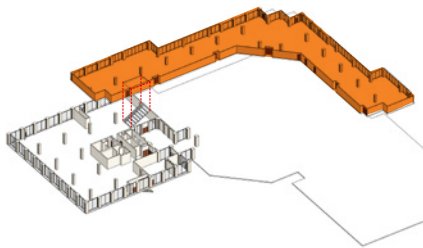

2ND FLOOR

SUITE 2600 2ND FLOOR 23,061 RSF

100 BAYVIEW CIRCLE
NEWPORT BEACH, CA 92660

CONTACTS

DEAN CHANDLER

+1 949 725 8515 | LIC 00833627 | dean.chandler@cbre.com

JUSTIN HILL

+1 949 809 4064 | LIC 01424426 | justin.hill@cbre.com