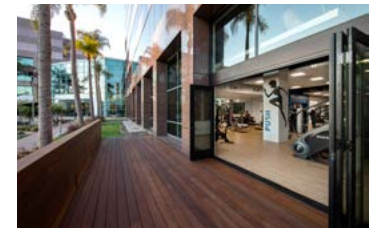

PRIVATE
OUTDOOR PATIO

PRIVATE
OUTDOOR PATIO

PRIVATE
OUTDOOR PATIO

SUITE 6000

10,465_{sf}

100 BAYVIEW CIRCLE
NEWPORT BEACH, CA 92660

CONTACTS

DEAN CHANDLER