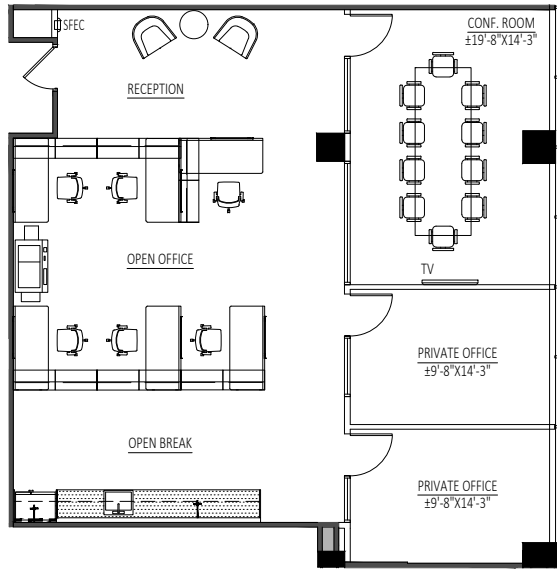

100 BAYVIEW

NEWPORT BEACH

SUITE 355

1,935_{sf}

100 BAYVIEW CIRCLE
NEWPORT BEACH, CA 92660

CONTACTS

DEAN CHANDLER

+1 949 725 8515 | LIC 00833627 | dean.chandler@cbre.com