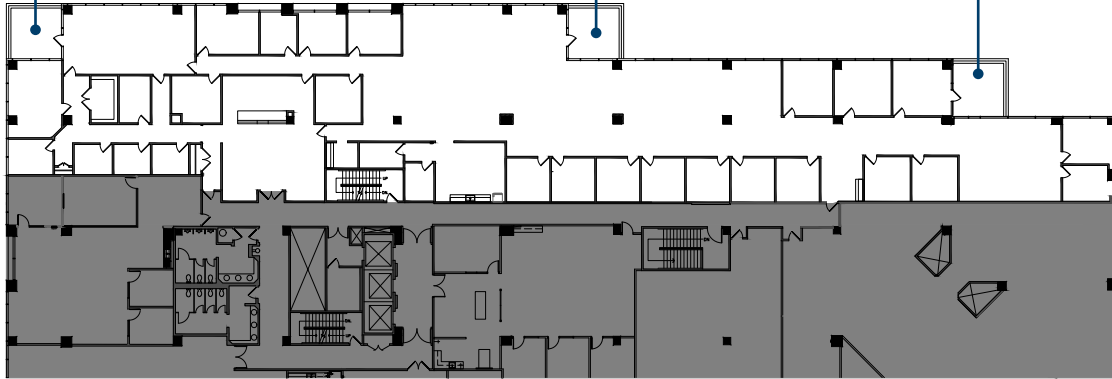

PRIVATE
OUTDOOR PATIO

PRIVATE
OUTDOOR PATIO

PRIVATE
OUTDOOR PATIO

SUITE 4000

16,357^{sf}

100 BAYVIEW CIRCLE
NEWPORT BEACH, CA 92660

CONTACTS

DEAN CHANDLER