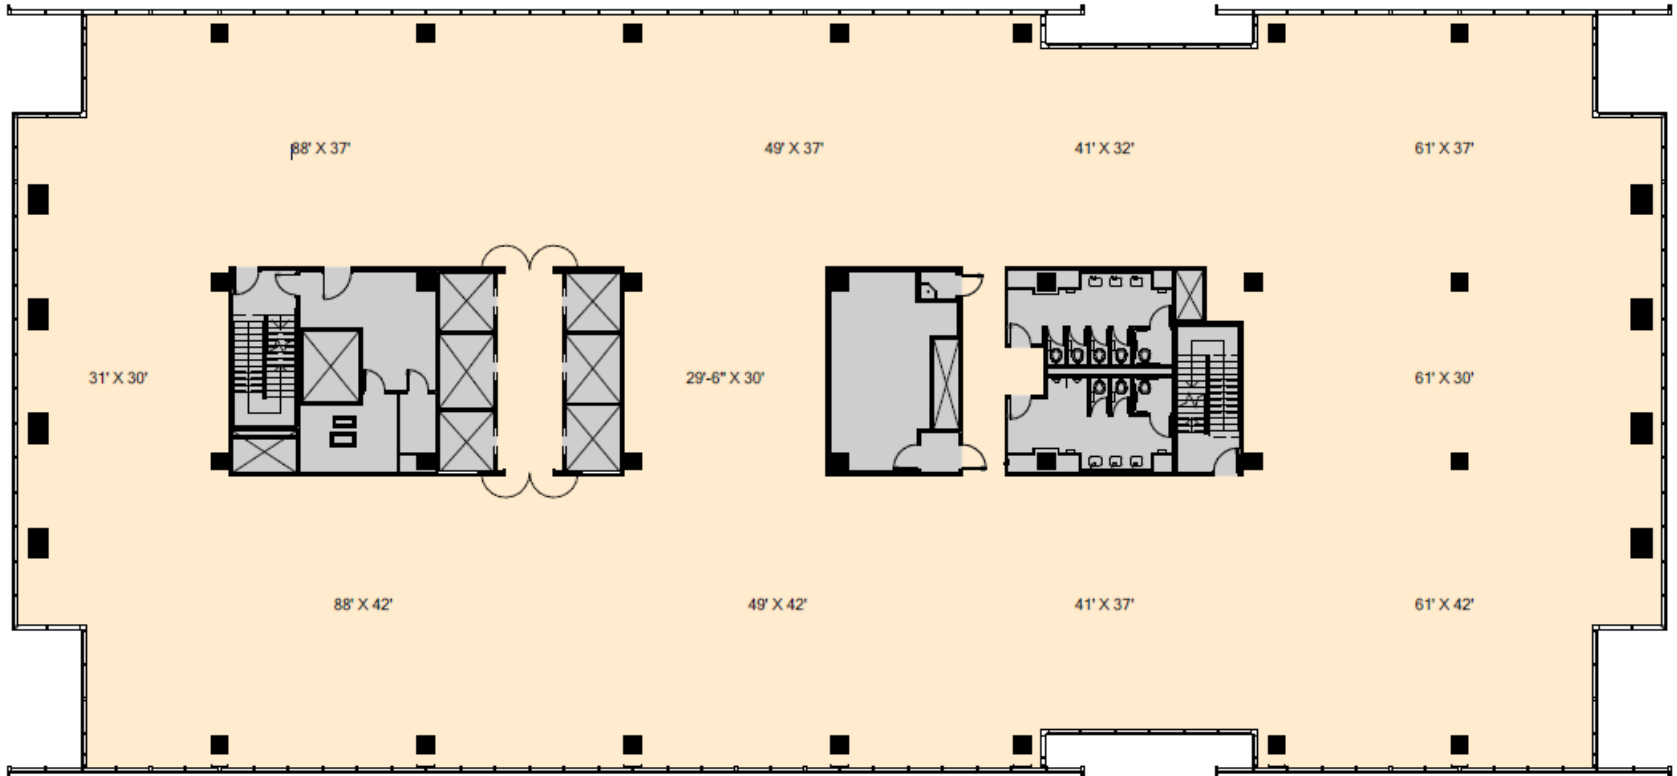

23SPRINGS

UPTOWN DALLAS

SUITE 2500

26,086 RSF

2323 CEDAR SPRINGS
DALLAS, TX 75201
23SPRINGS.COM

Granite
www.graniteprop.com