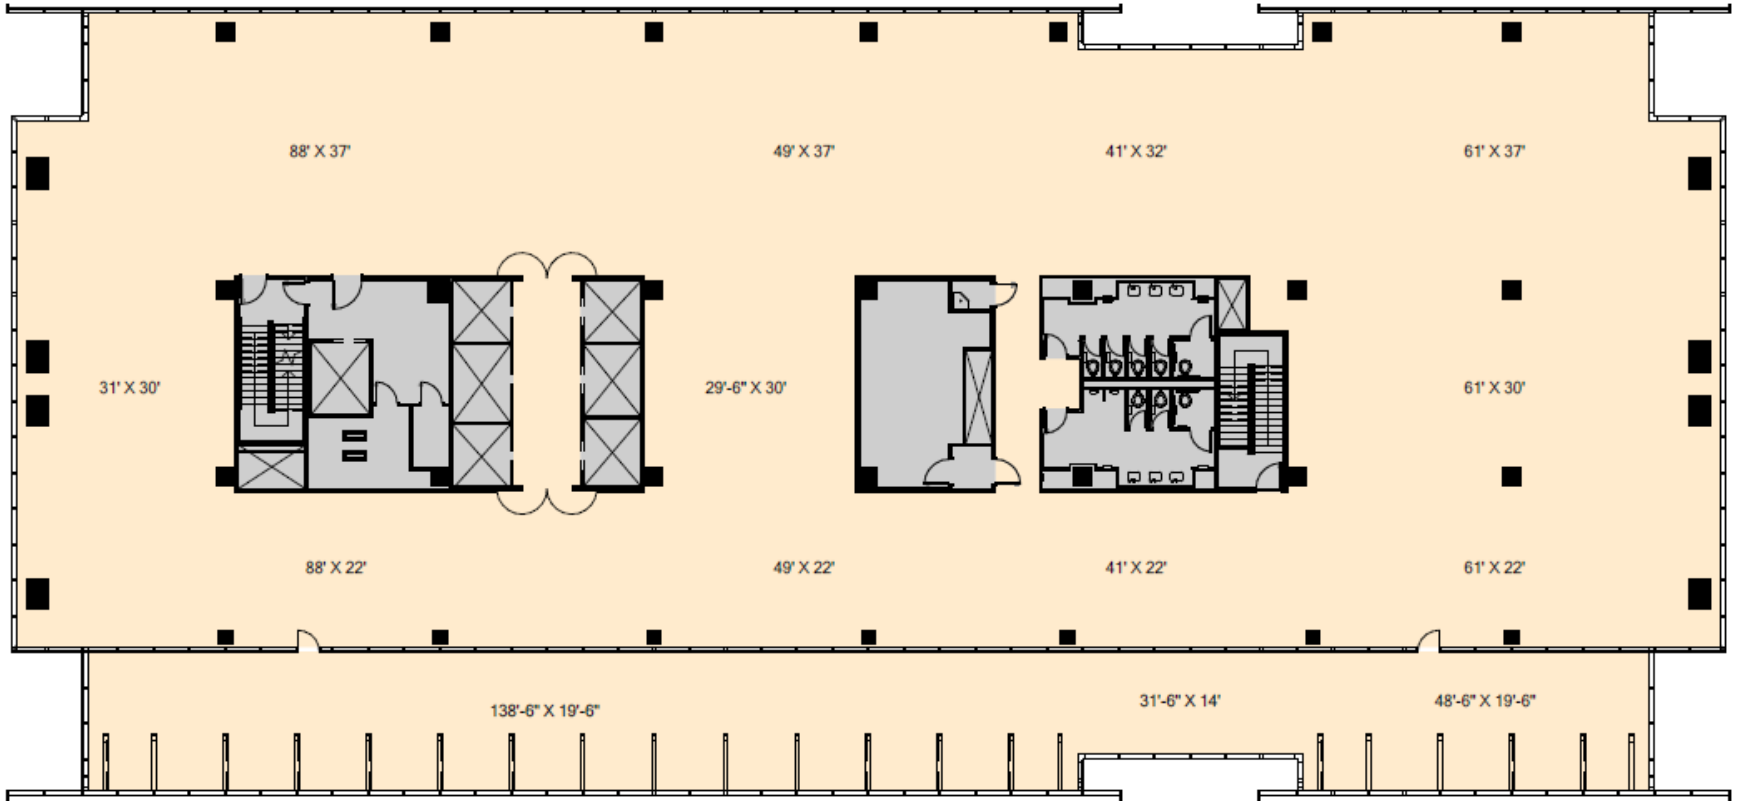

23SPRINGS
UPTOWN DALLAS

SUITE 2600
26,064 RSF

2323 CEDAR SPRINGS
DALLAS, TX 75201
23SPRINGS.COM

Granite
www.graniteprop.com