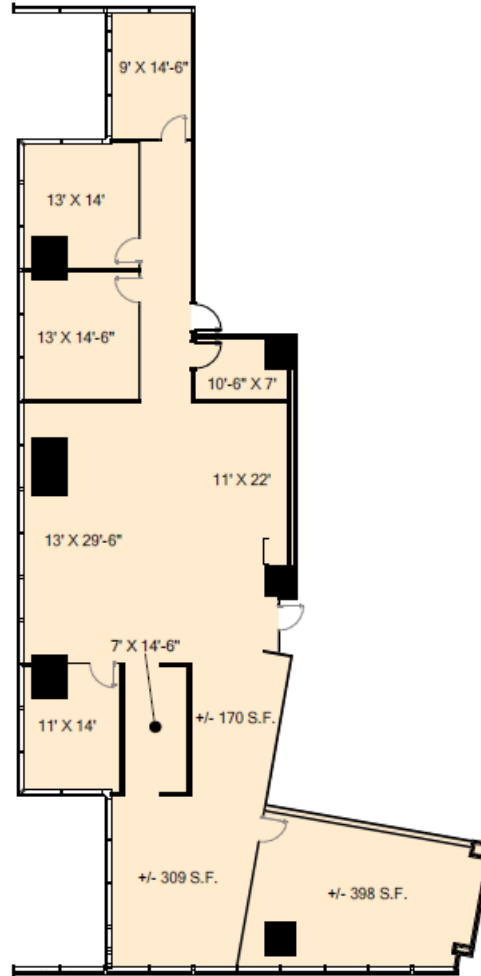

23SPRINGS

UPTOWN DALLAS

SUITE 300

3,764 RSF

2323 CEDAR SPRINGS
DALLAS, TX 75201
23SPRINGS.COM

Granite
www.graniteprop.com