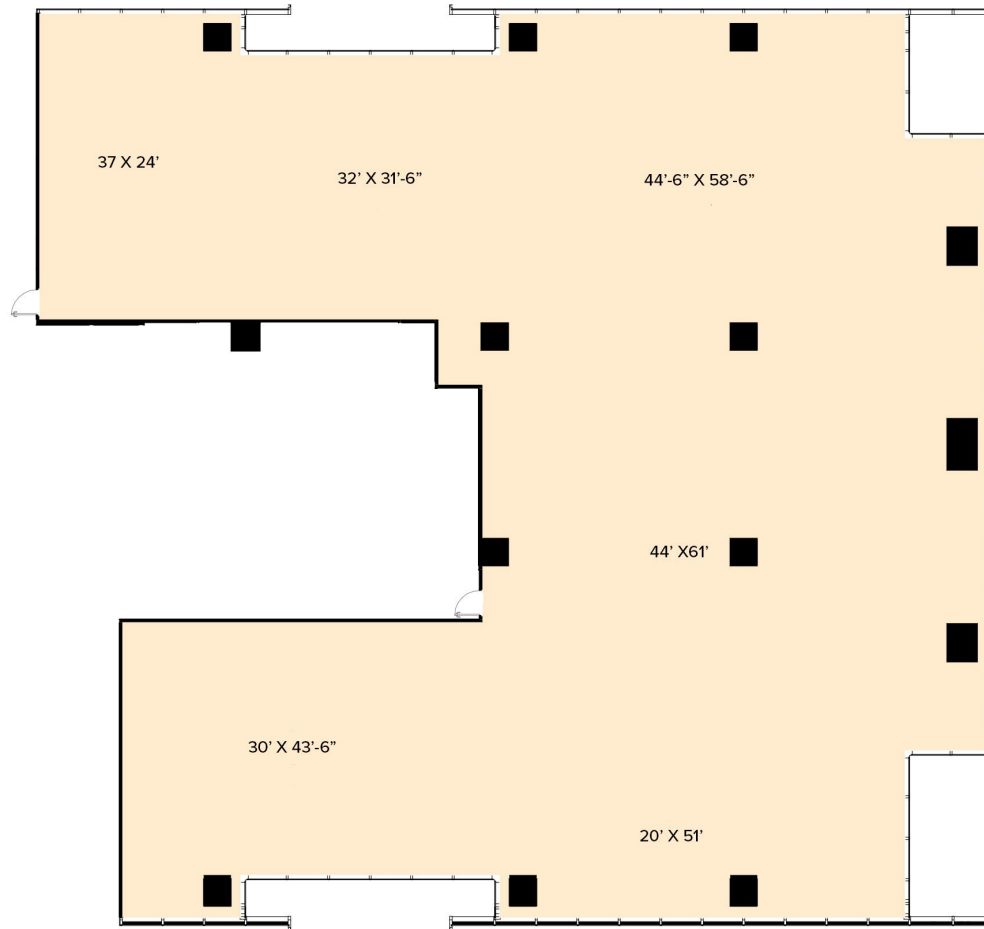

23SPRINGS

UPTOWN DALLAS

SUITE 350

12,139 RSF

2323 CEDAR SPRINGS
DALLAS, TX 75201
23SPRINGS.COM

Granite
www.graniteprop.com