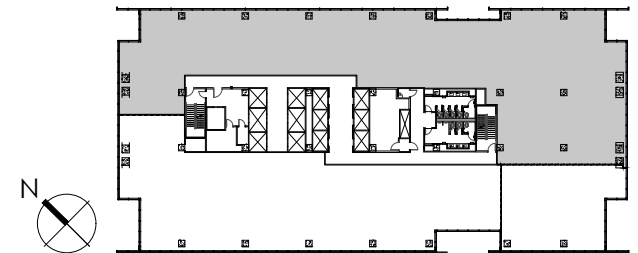

23SPRINGS
UPTOWN DALLAS

SUITE 1450
13,270 RSF

2323 CEDAR SPRINGS
DALLAS, TX 75201
23SPRINGS.COM

www.graniteprop.com