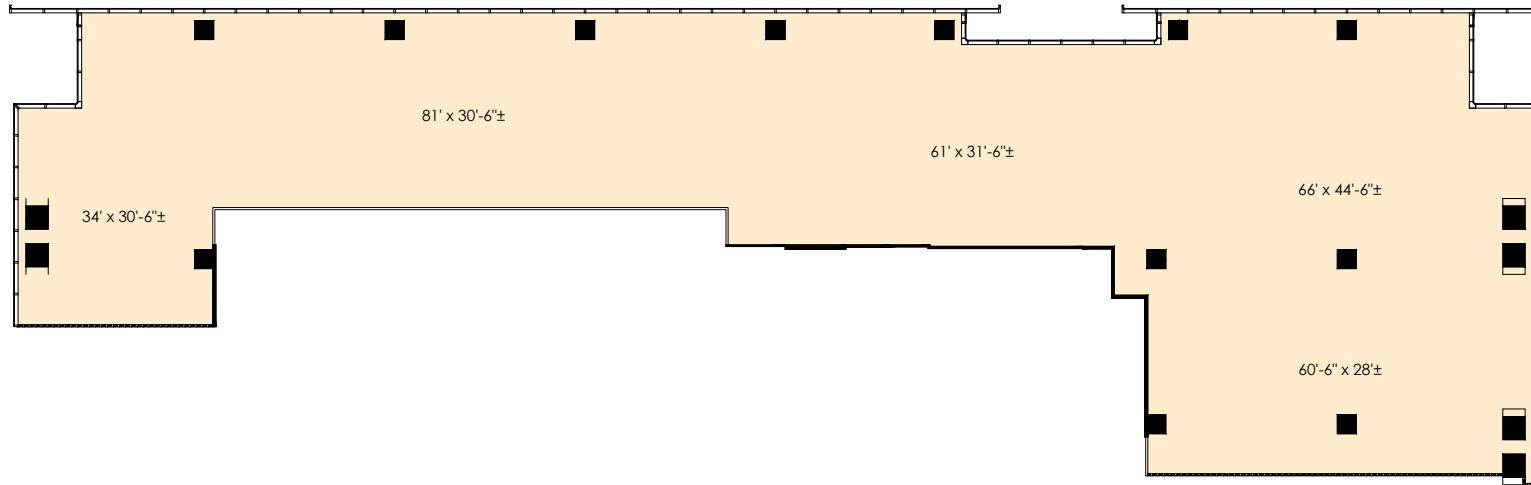

23SPRINGS
UPTOWN DALLAS

SUITE 1450
13,270 RSF

2323 CEDAR SPRINGS
DALLAS, TX 75201
23SPRINGS.COM

www.graniteprop.com