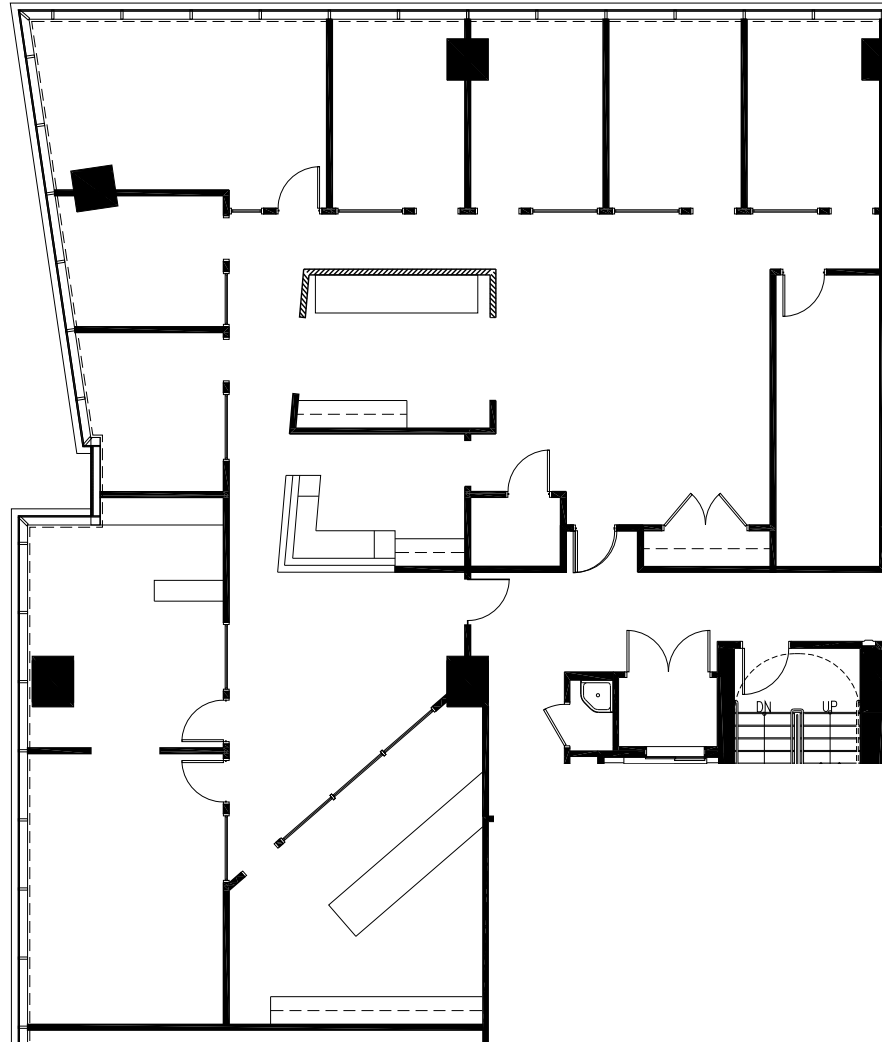

ARCHITECTURE + INTERIOR DESIGN

5076 WINTERS CHAPEL RD, SUITE 100

ATLANTA, GA 30380

(o) 770.396.3207

3630 Peachtree

3630 Peachtree Rd NE Atlanta, Georgia 30326

VACANT

7th Floor - Suite 775