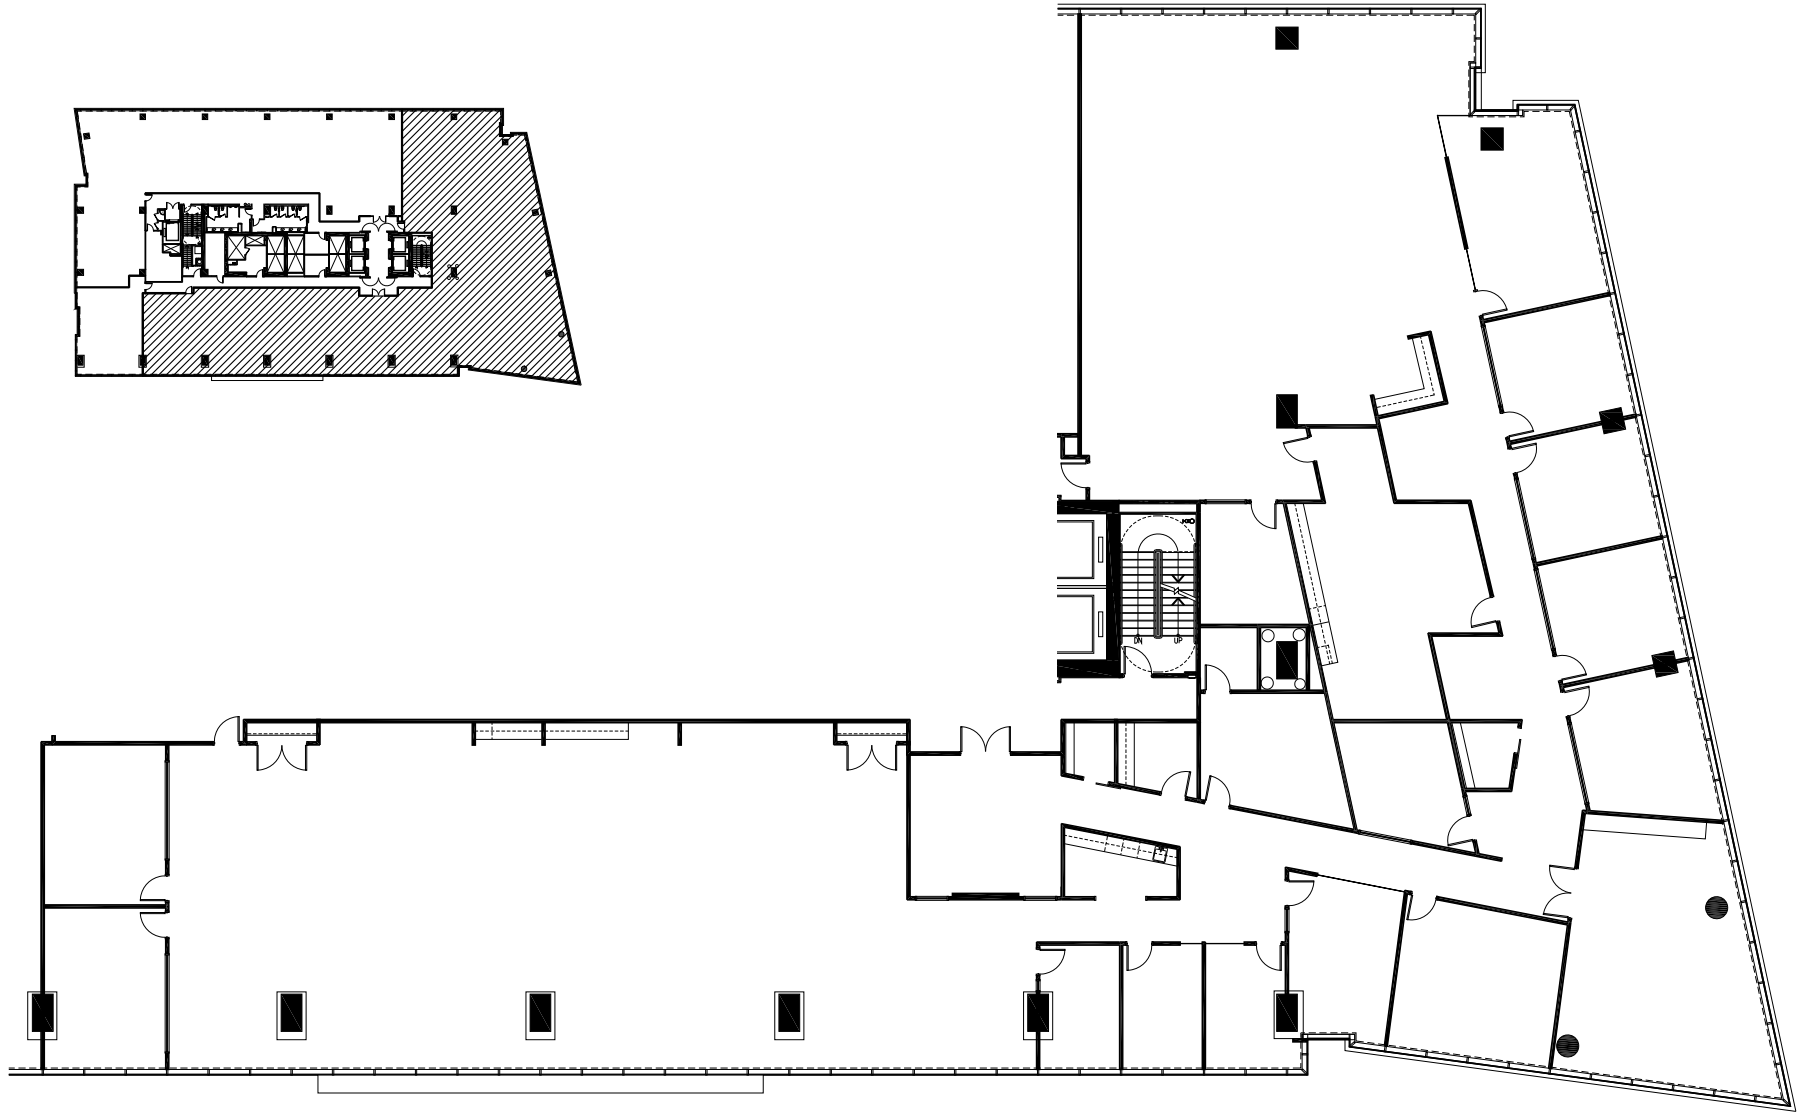

# 3630 Peachtree

3630 Peachtree Rd NE Atlanta, Georgia 30326  
 Suite 800

VACANT  
 8th Floor - Suite 800  
 16,559 RSF

 **TRANSWESTERN**<sup>®</sup>  
*The Performance Advantage in Real Estate*

Greg Frankum  
 (404) 842-6565  
 greg.frankum@transwestern.com