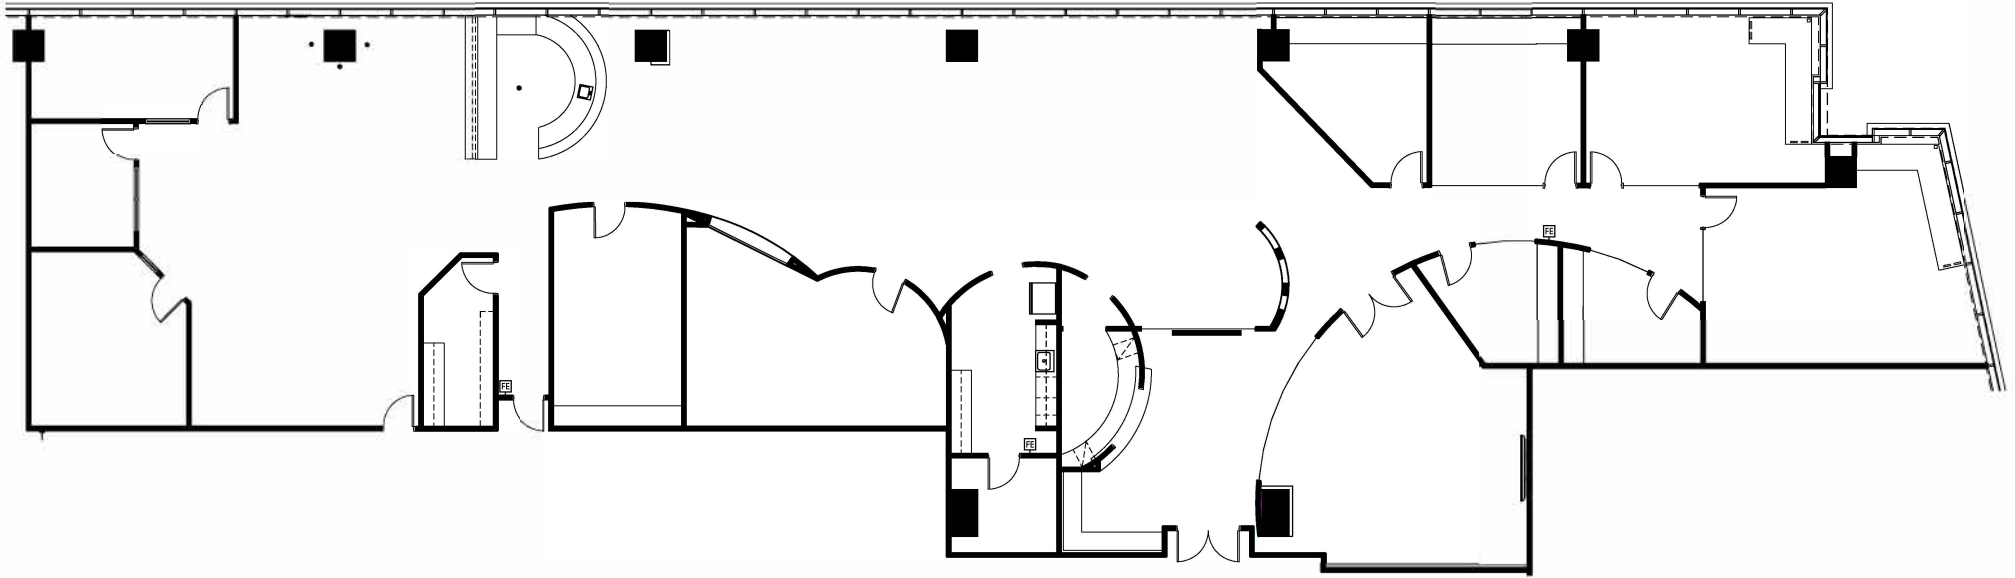

ARCHITECTURE + INTERIOR DESIGN

5076 WINTERS CHAPEL RD, SUITE 100

ATLANTA, GA 30360

(o) 770.396.3207

3630 Peachtree

3630 Peachtree Rd NE Atlanta, Georgia 30326

KEY PLAN

Available