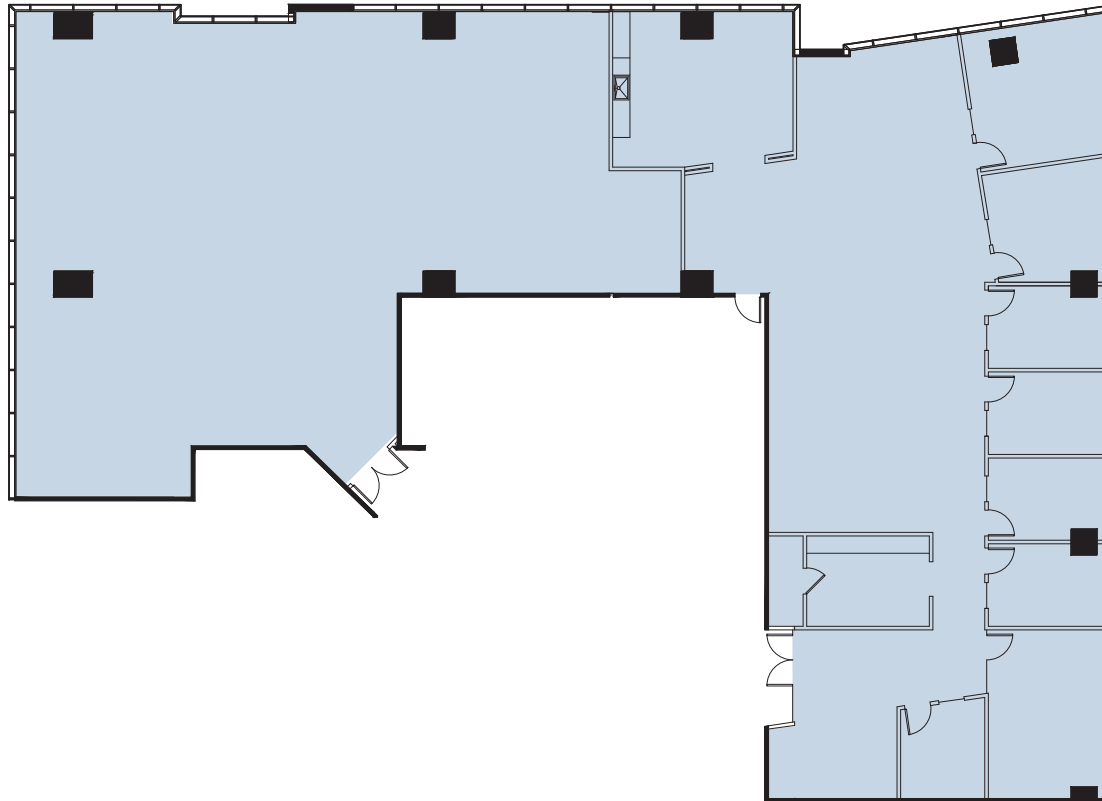

3630
PEACHTREE

SUITE 340 & 360
9,406 SF

LEASING TEAM

GLENN KOLKER

glenn.kolker@streamrealty.com 404.962.8630

BRYAN HELLER

bryan.heller@streamrealty.com 404.962.8636

PARKER WELTON