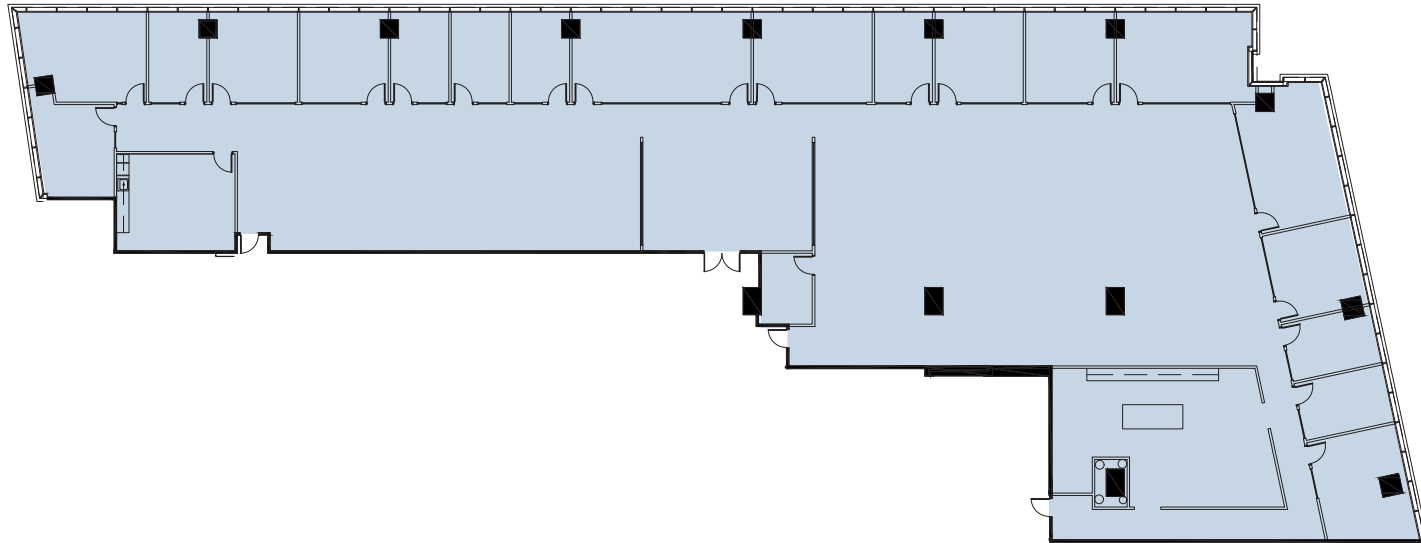

3630
PEACHTREE

SUITE 1050
14,340 SF

LEASING TEAM

GLENN KOLKER

glenn.kolker@streamrealty.com 404.962.8630

BRYAN HELLER

bryan.heller@streamrealty.com 404.962.8636

PARKER WELTON