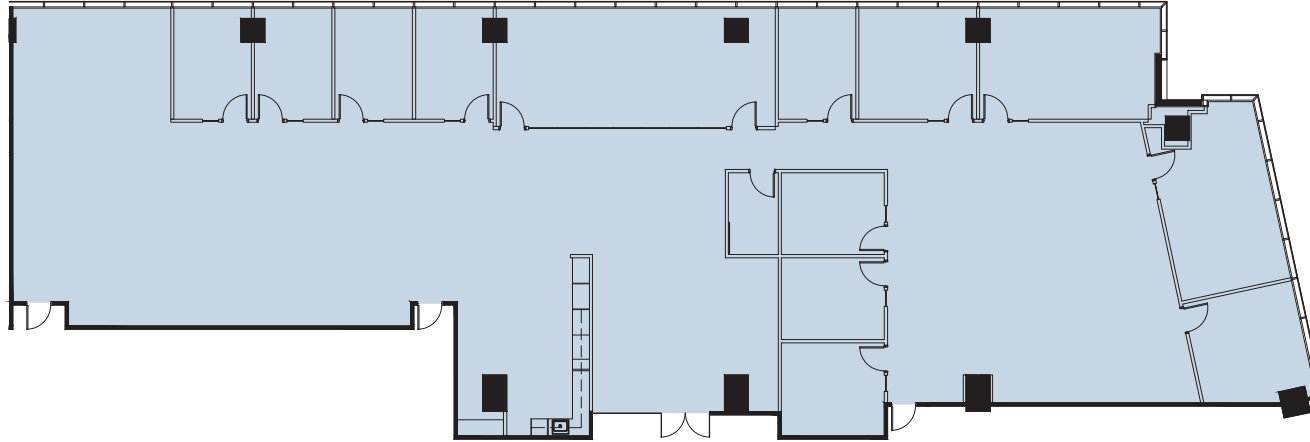

3630
PEACHTREE

SUITE 700
8,830 SF

LEASING TEAM

GLENN KOLKER

glenn.kolker@streamrealty.com 404.962.8630

BRYAN HELLER

bryan.heller@streamrealty.com 404.962.8636

PARKER WELTON