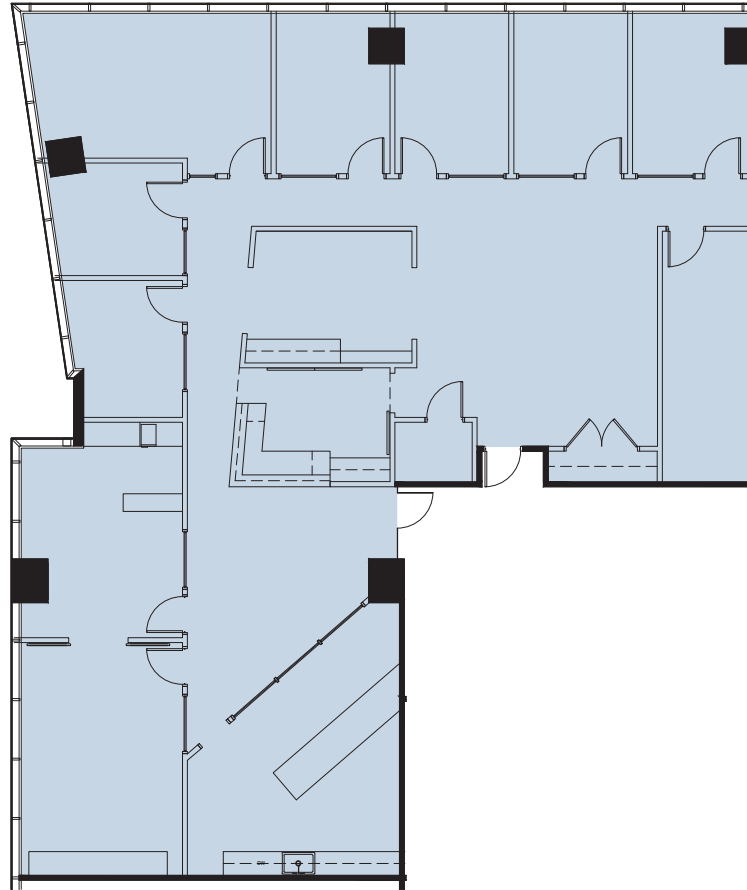

3630
PEACHTREE

SUITE 775
4,173 SF

LEASING TEAM

GLENN KOLKER

glenn.kolker@streamrealty.com 404.962.8630

BRYAN HELLER

bryan.heller@streamrealty.com 404.962.8636

PARKER WELTON