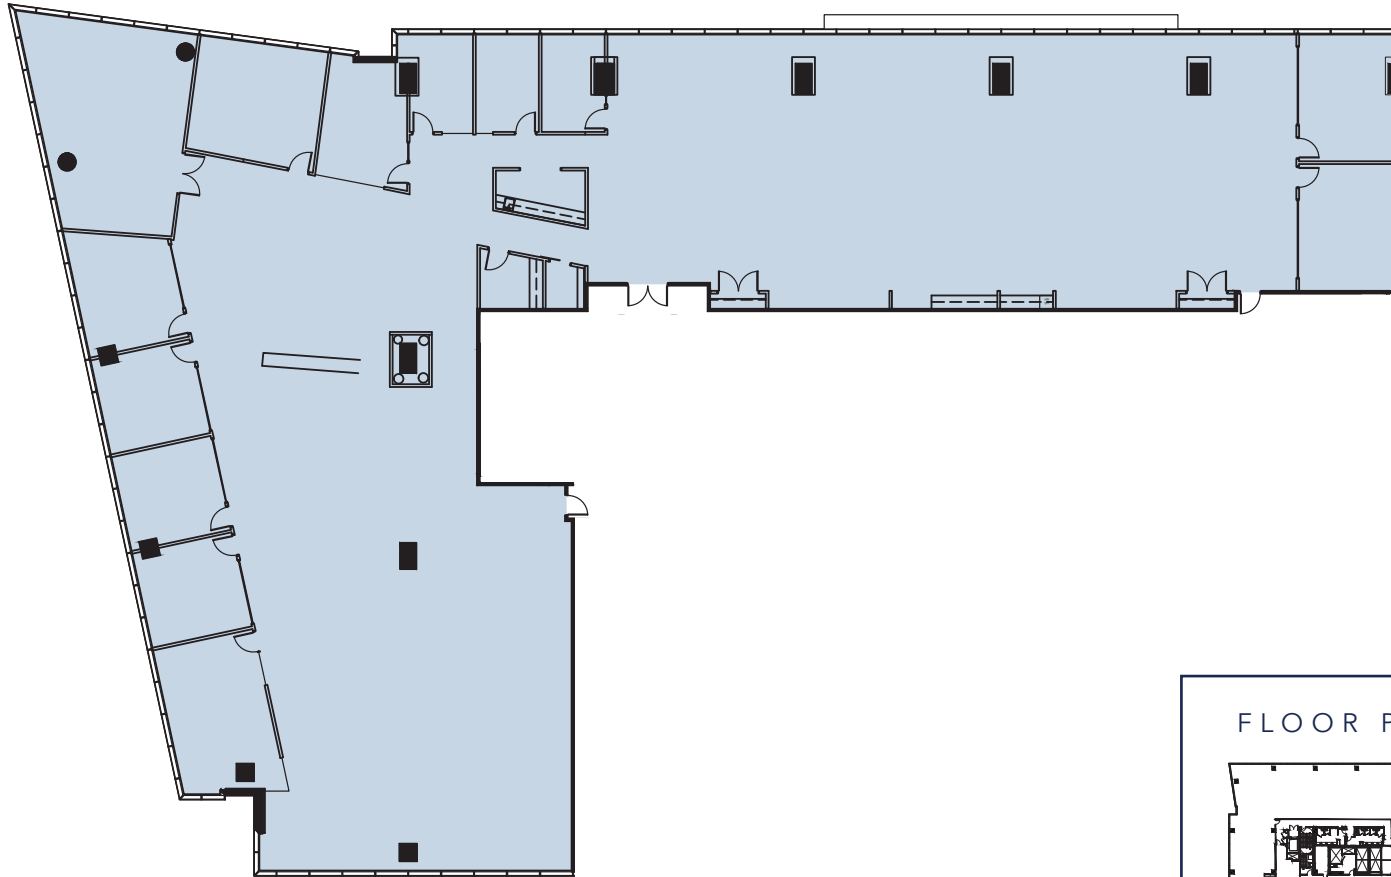

3630
PEACHTREE

SUITE 800
16,559 SF

LEASING TEAM

GLENN KOLKER

glenn.kolker@streamrealty.com 404.962.8630

BRYAN HELLER

bryan.heller@streamrealty.com 404.962.8636

PARKER WELTON