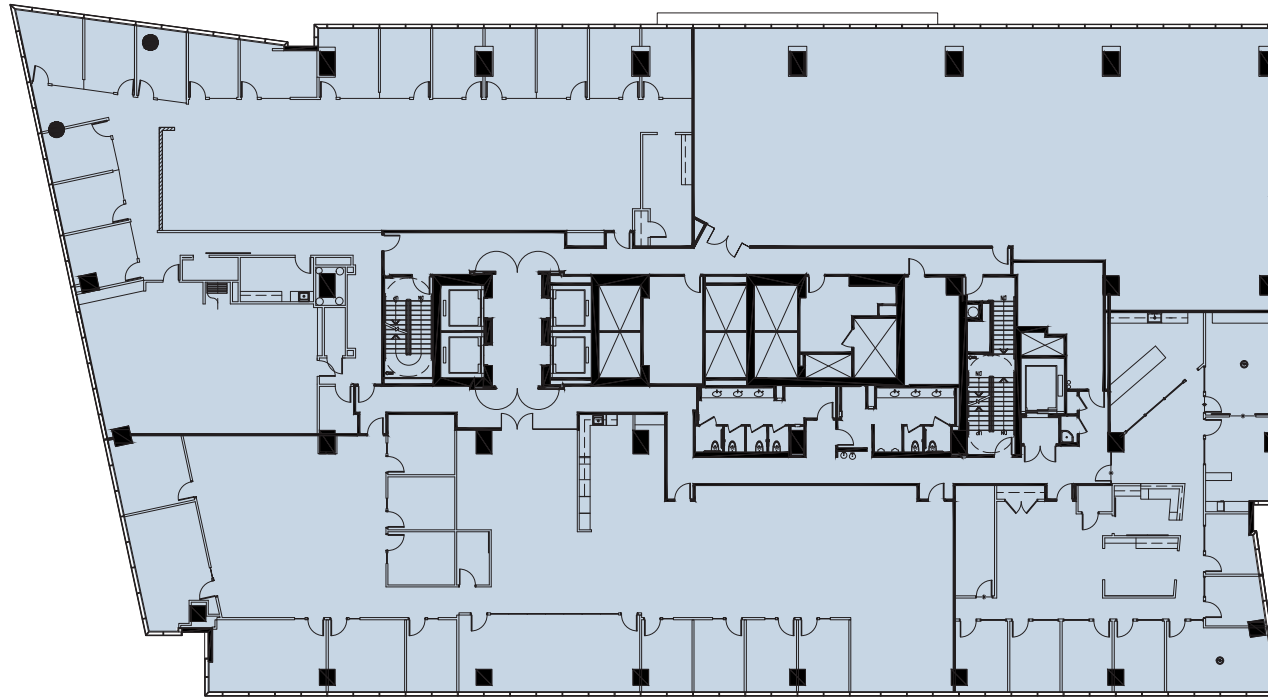

3630
PEACHTREE

7TH FLOOR
28,398 SF

LEASING TEAM

GLENN KOLKER

glenn.kolker@streamrealty.com 404.962.8630

BRYAN HELLER

bryan.heller@streamrealty.com 404.962.8636

PARKER WELTON