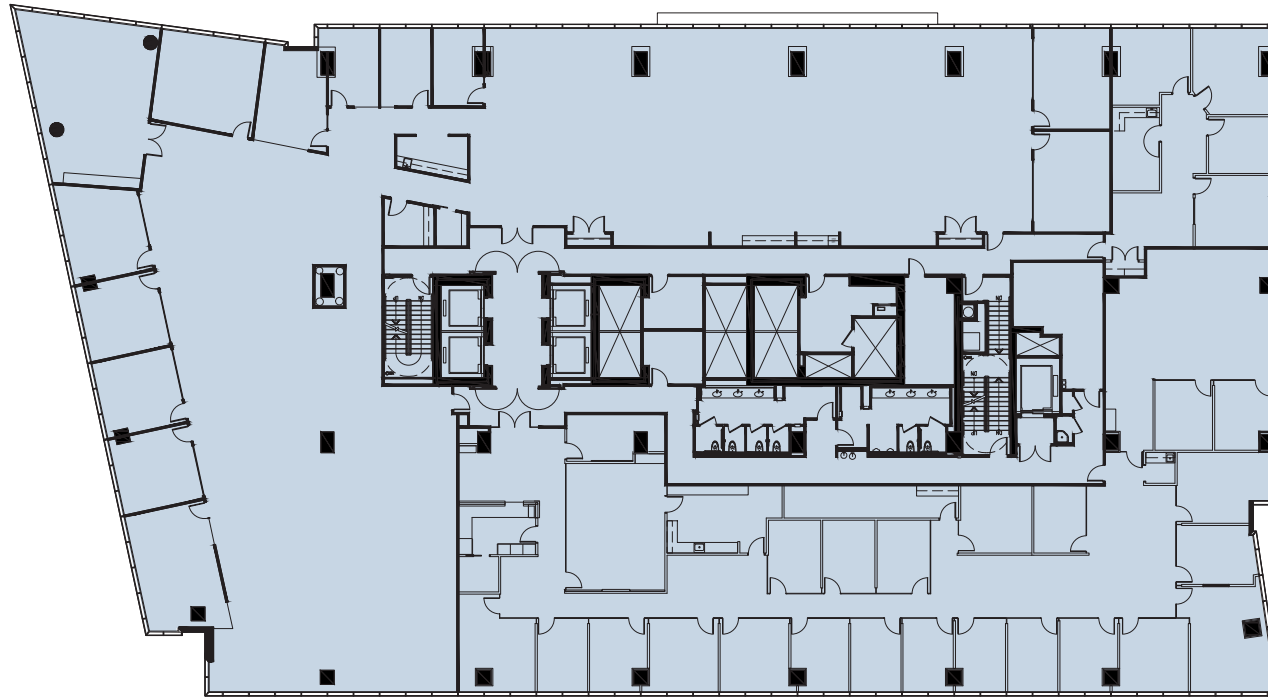

3630
PEACHTREE

8TH FLOOR
28,410 SF

LEASING TEAM

GLENN KOLKER

glenn.kolker@streamrealty.com 404.962.8630

BRYAN HELLER

bryan.heller@streamrealty.com 404.962.8636

PARKER WELTON