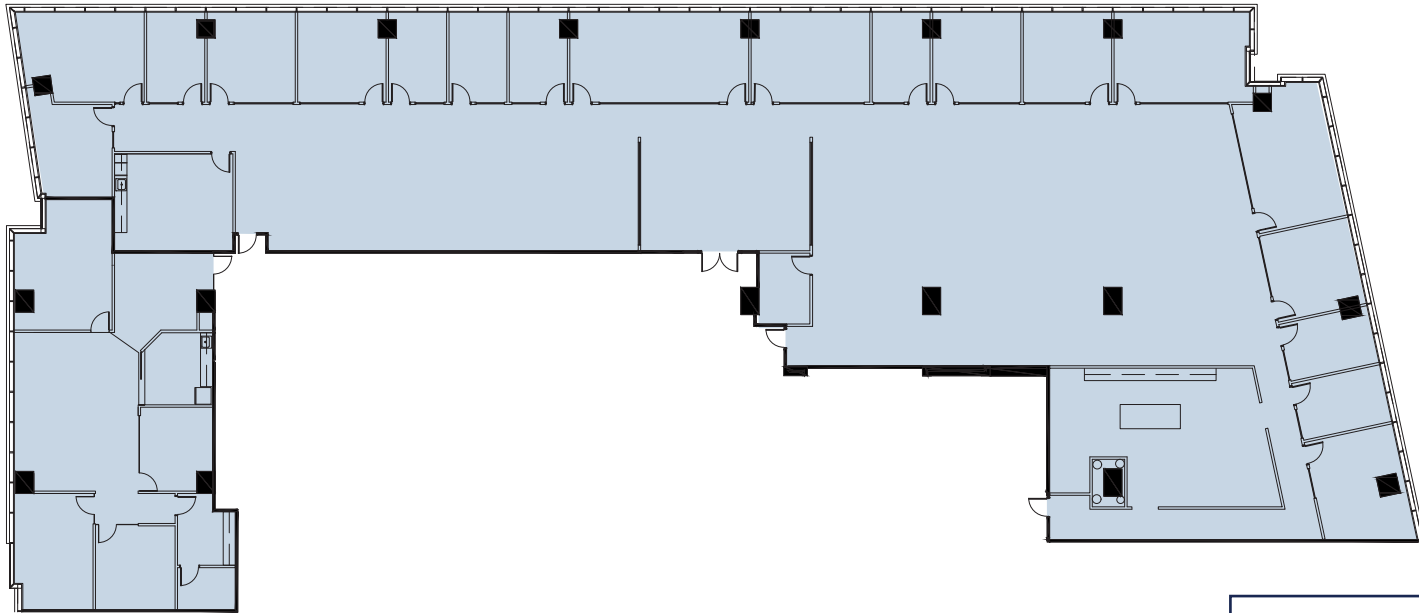

3630
PEACHTREE

SUITE 1050 & 1075
16,925 SF

LEASING TEAM

GLENN KOLKER

glenn.kolker@streamrealty.com 404.962.8630

BRYAN HELLER

bryan.heller@streamrealty.com 404.962.8636

PARKER WELTON