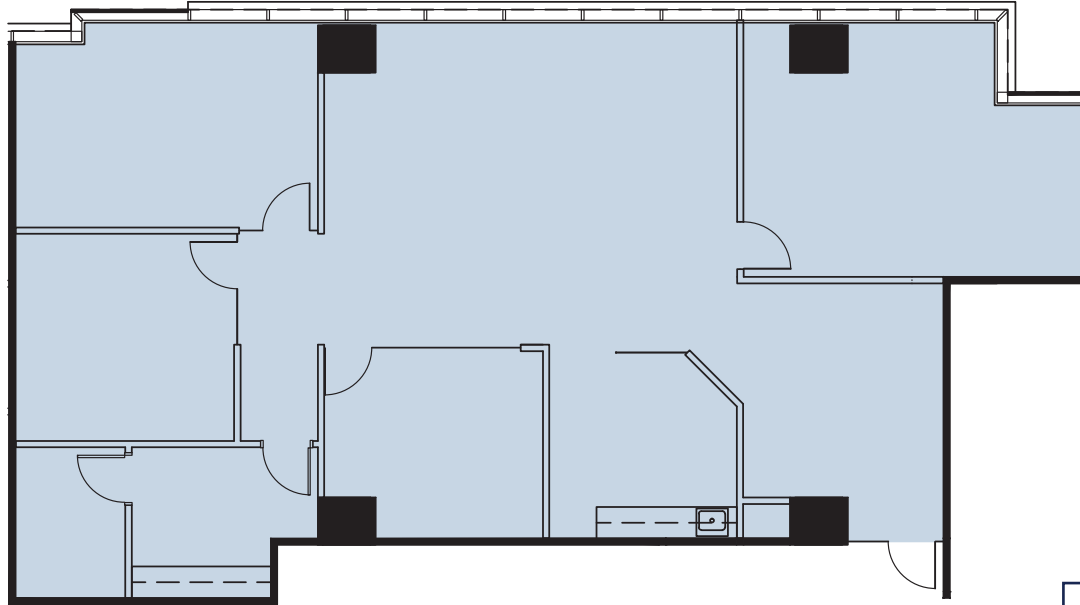

3630
PEACHTREE

LEASING TEAM

GLENN KOLKER

glenn.kolker@streamrealty.com 404.962.8630

BRYAN HELLER

bryan.heller@streamrealty.com 404.962.8636

PARKER WELTON

parker.welton@streamrealty.com 404.962.8625

Granite

STREAM