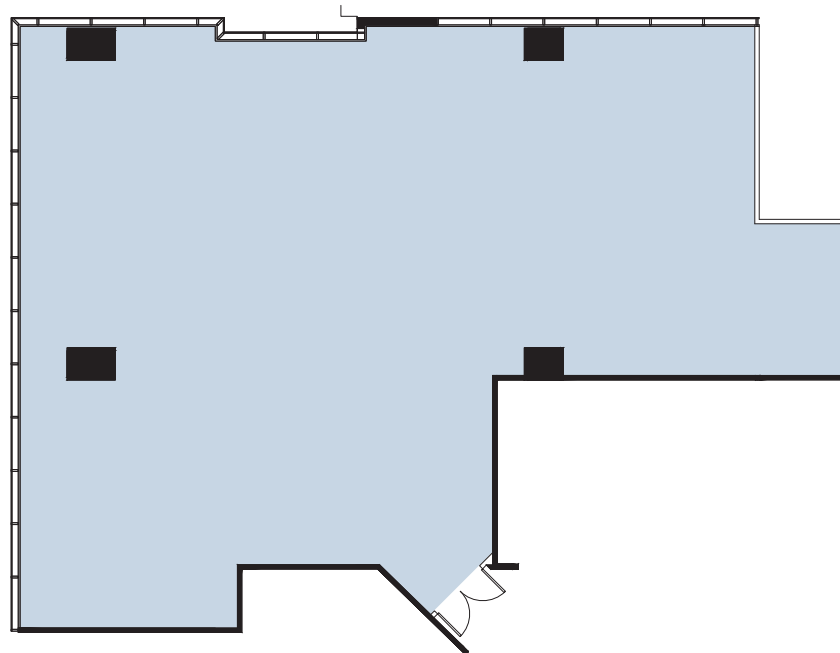

3630
PEACHTREE

SUITE 340
4,269 SF

LEASING TEAM

GLENN KOLKER

glenn.kolker@streamrealty.com 404.962.8630

BRYAN HELLER

bryan.heller@streamrealty.com 404.962.8636

PARKER WELTON