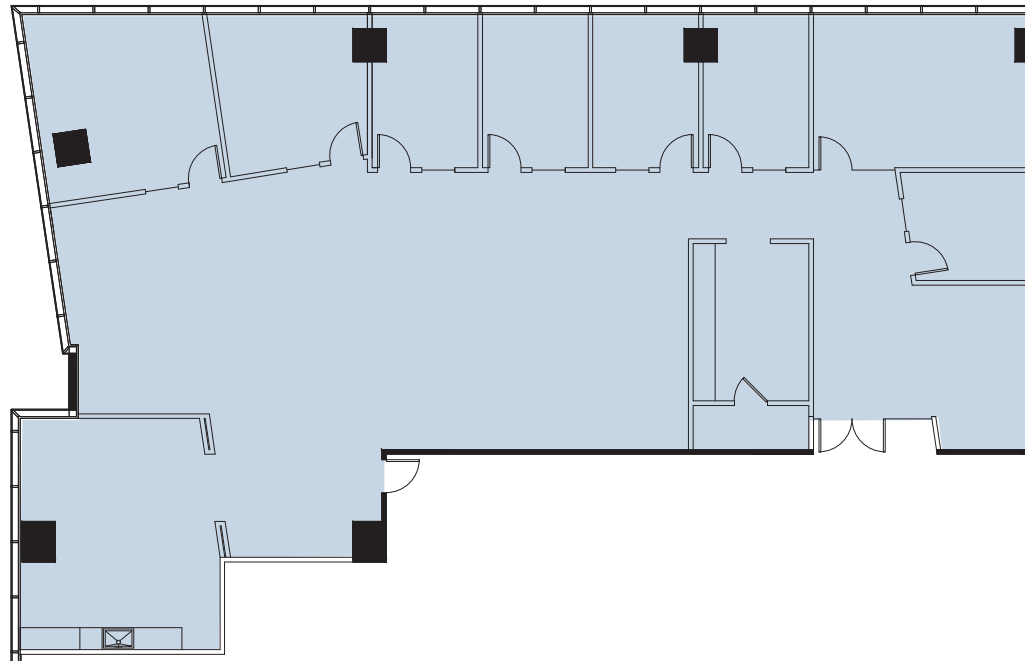

3630  
PEACHTREE

SUITE 360  
*5,137 SF*

LEASING TEAM

**GLENN KOLKER**

glenn.kolker@streamrealty.com 404.962.8630

**BRYAN HELLER**

bryan.heller@streamrealty.com 404.962.8636

**PARKER WELTON**