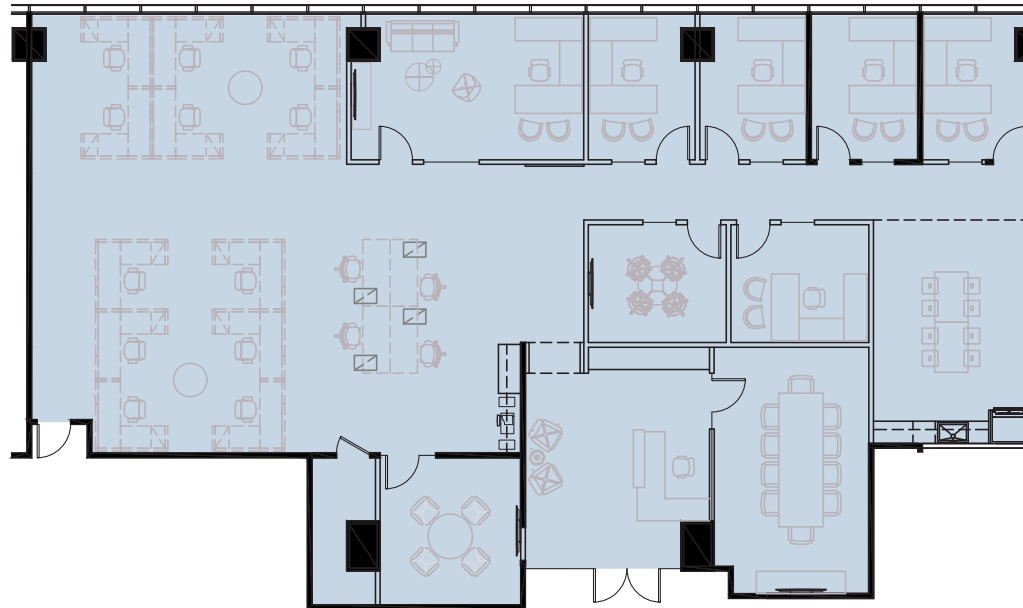

3630
PEACHTREE

SUITE 380
5,096 SF

LEASING TEAM

GLENN KOLKER

glenn.kolker@streamrealty.com 404.962.8630

BRYAN HELLER

bryan.heller@streamrealty.com 404.962.8636

PARKER WELTON