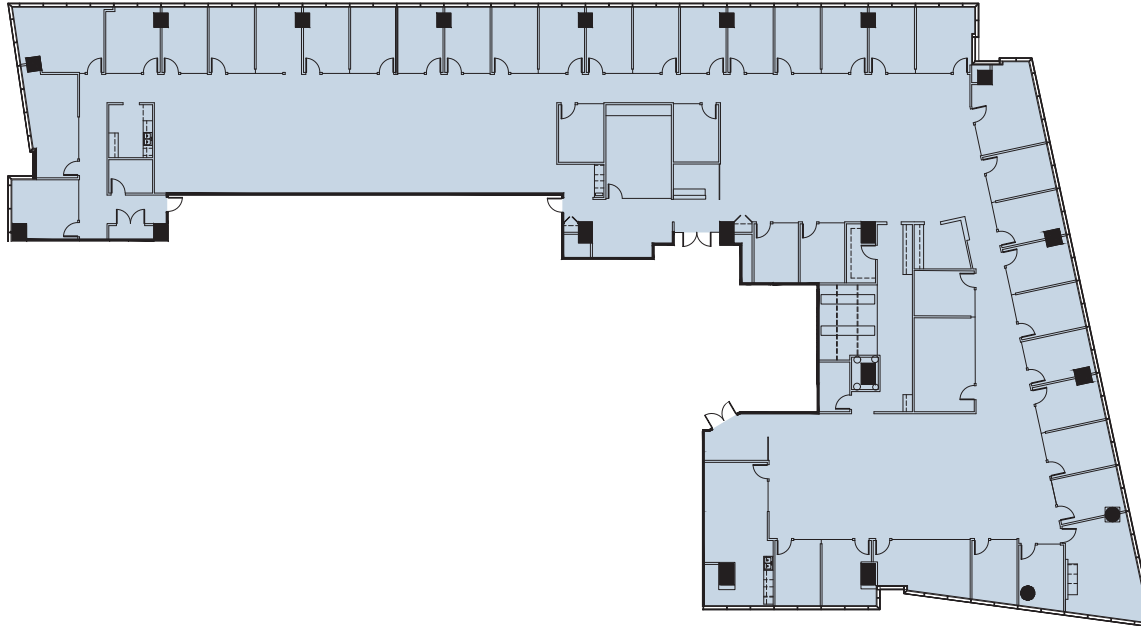

3630
PEACHTREE

SUITE 550
19,062 SF

LEASING TEAM

GLENN KOLKER

glenn.kolker@streamrealty.com 404.962.8630

BRYAN HELLER

bryan.heller@streamrealty.com 404.962.8636

PARKER WELTON