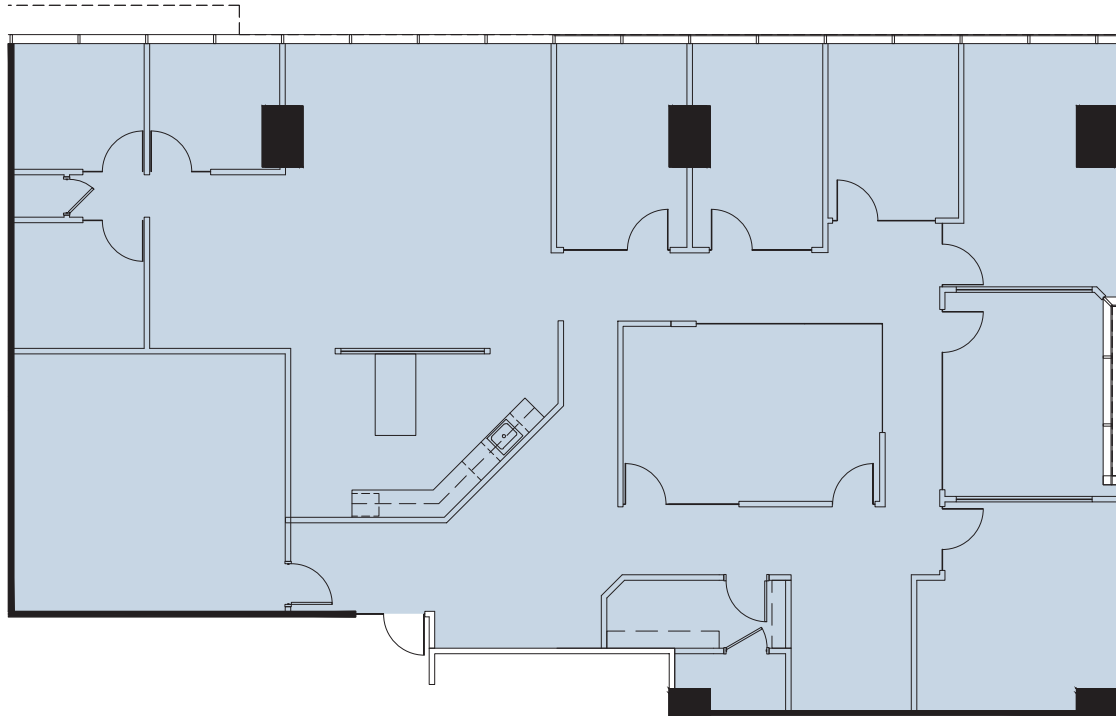

3630
PEACHTREE

LEASING TEAM

GLENN KOLKER

glenn.kolker@streamrealty.com 404.962.8630

BRYAN HELLER

bryan.heller@streamrealty.com 404.962.8636

PARKER WELTON

parker.welton@streamrealty.com 404.962.8625

Granite

STREAM