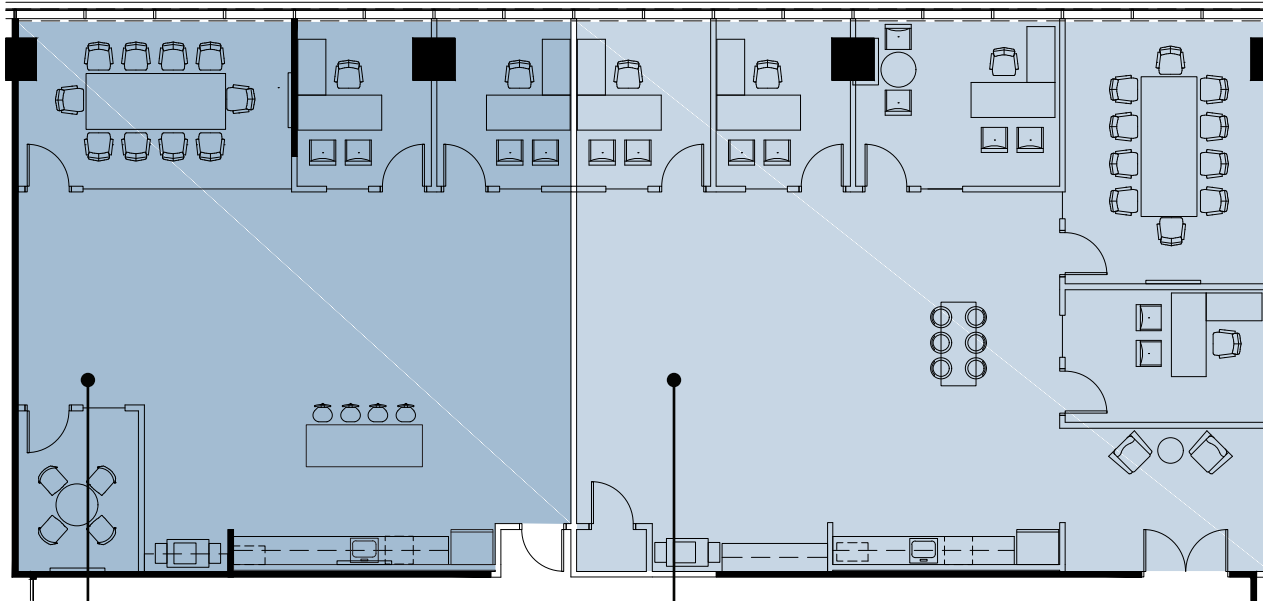

3630
PEACHTREE

SUITES 960 & 980 4,303 SF

SUITE 980
1,912 SF

SUITE 960
2,391 SF

LEASING TEAM

GLENN KOLKER

glenn.kolker@streamrealty.com 404.962.8630

BRYAN HELLER