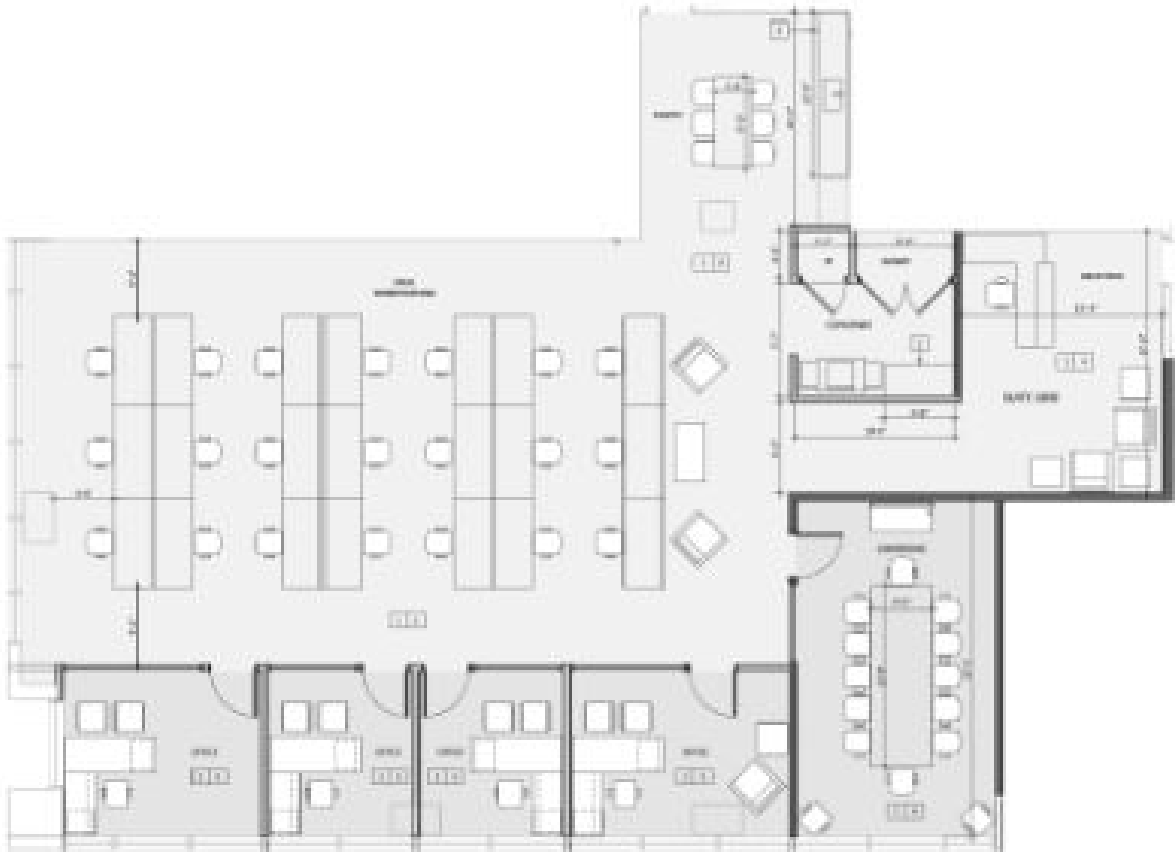

@THEBRAND

500 & 550 N Brand Blvd
Glendale, CA 91203
atthebrand.com

**550 Brand
Suite 1050**
3,800 RSF

optional

Ready Suites+	Pricing Model
MONTHLY RENT	varies based on term
FURNITURE & TECHNOLOGY	\$0.54 & \$0.12
REOCCURRING TELECOM	\$0.28
<i>1-5 year lease term</i>	