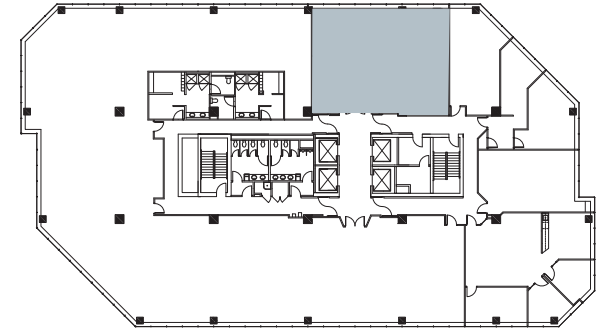

55 MADISON STREET
DENVER, CO 80206

Granite

FOR LEASE | Suite 260 | 2,036 RSF

JEFF CALDWELL

303.962.9536

JCaldwell@PinnacleREA.com