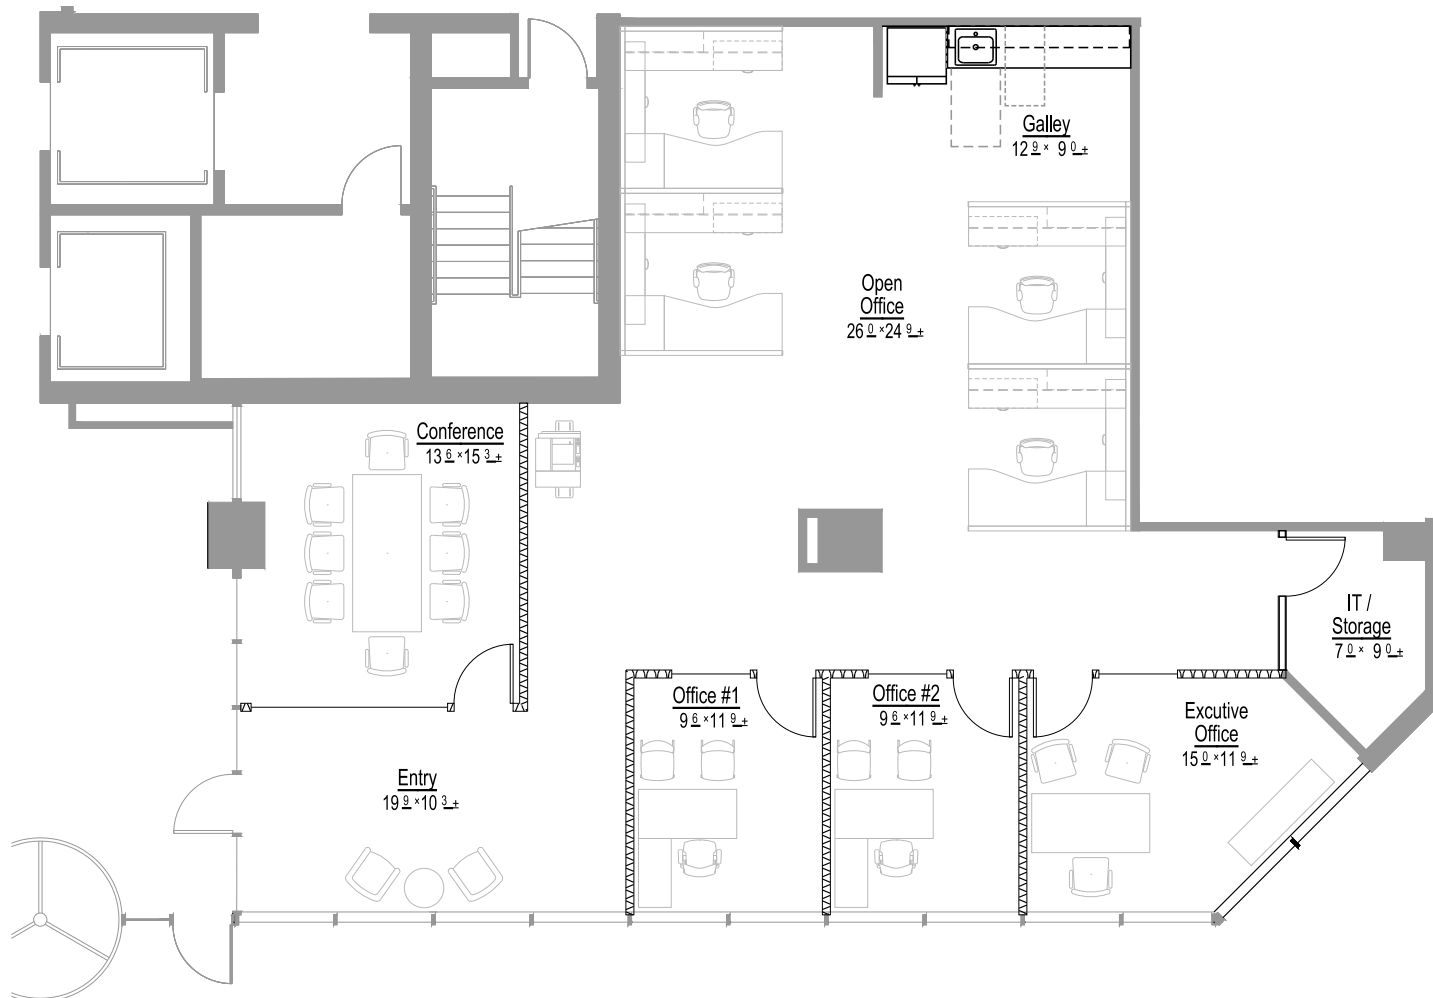

55 MADISON STREET
DENVER, CO 80206

Granite

FOR LEASE | Suite 100 | 2,321 RSF

JEFF CALDWELL
303.962.9536
JCaldwell@PinnacleREA.com