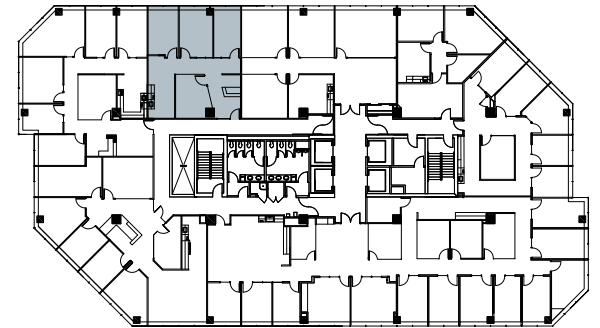

55 MADISON STREET
DENVER, CO 80206

Granite

FOR LEASE | Suite 520 | 1,458 RSF

JEFF CALDWELL

303.962.9536

JCaldwell@PinnacleREA.com