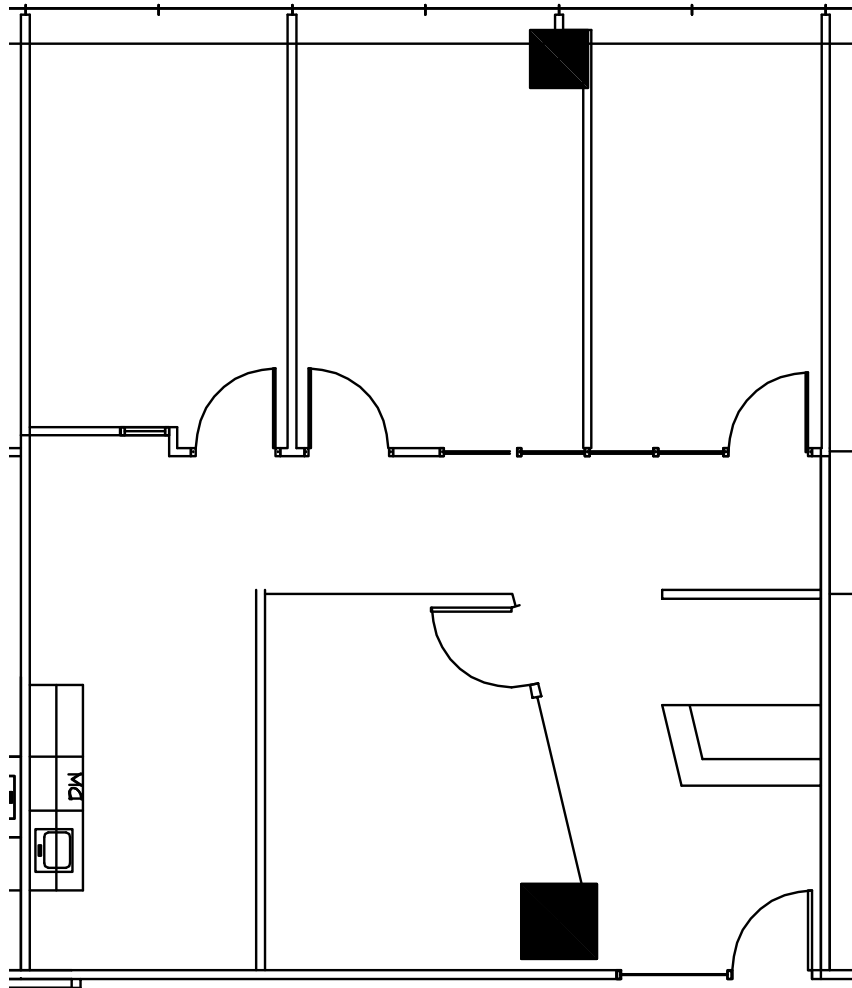

55 MADISON STREET
DENVER, CO 80206

Granite

FOR LEASE | Suite 520 | 1,458 RSF

JEFF CALDWELL

303.962.9536

JCaldwell@PinnacleREA.com