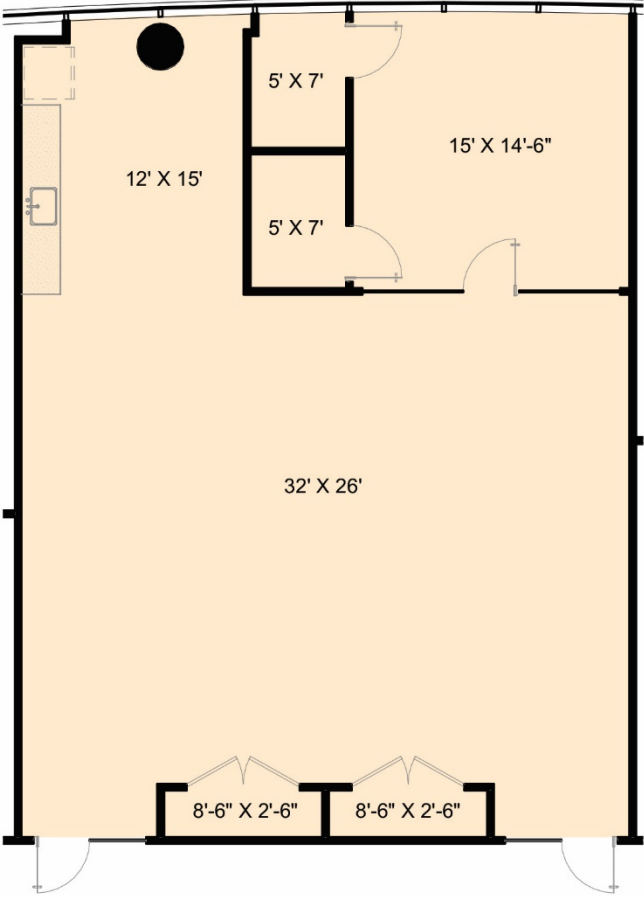

GRANITE PARK FIVE

SUITE 1050
1,664 RSF

[CLICK HERE FOR VIRTUAL TOUR](#)

5830 GRANITE PARKWAY
PLANO, TX 75024
GRANITEPARK.COM

Granite
www.graniteprop.com