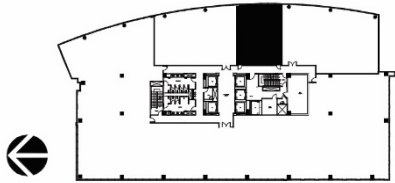

GRANITE PARK FIVE

SUITE 1050
1,664 RSF

[CLICK HERE FOR VIRTUAL TOUR](#)

5830 GRANITE PARKWAY
PLANO, TX 75024
GRANITEPARK.COM

Granite
www.graniteprop.com