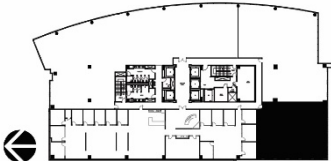

GRANITE PARK FIVE

SUITE 770
3,426 RSF

45'-6" X 57'

[CLICK HERE FOR VIRTUAL TOUR](#)

5830 GRANITE PARKWAY
PLANO, TX 75024
GRANITEPARK.COM

Granite
www.graniteprop.com