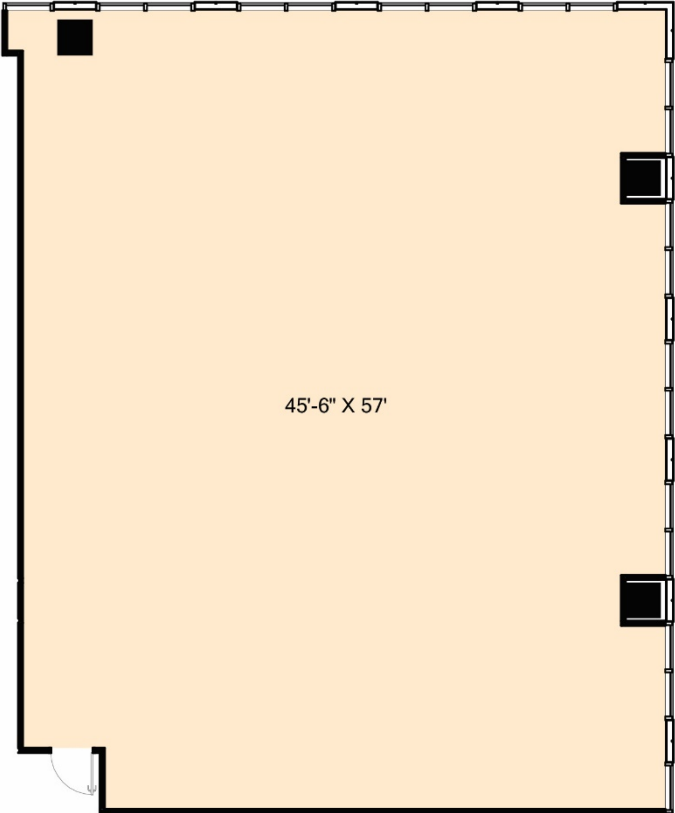

GRANITE PARK FIVE

SUITE 770
3,426 RSF

45'-6" X 57'

[CLICK HERE FOR VIRTUAL TOUR](#)

5830 GRANITE PARKWAY
PLANO, TX 75024
GRANITEPARK.COM

Granite
www.graniteprop.com