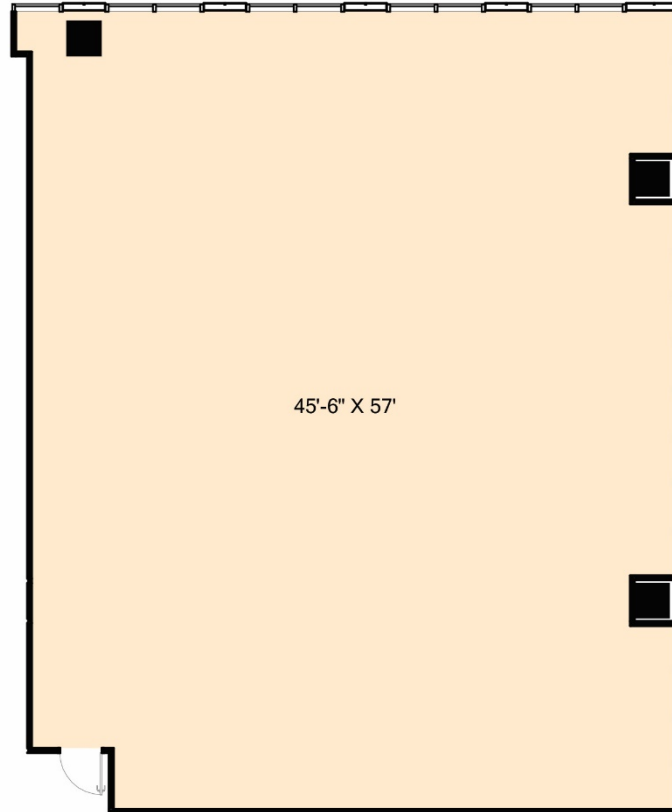

GranitePark5

SUITE 770
3,426 RSF

[CLICK HERE FOR VIRTUAL TOUR](#)

5830 GRANITE PARKWAY
PLANO, TX 75024
GRANITEPARK.COM

Granite
www.graniteprop.com