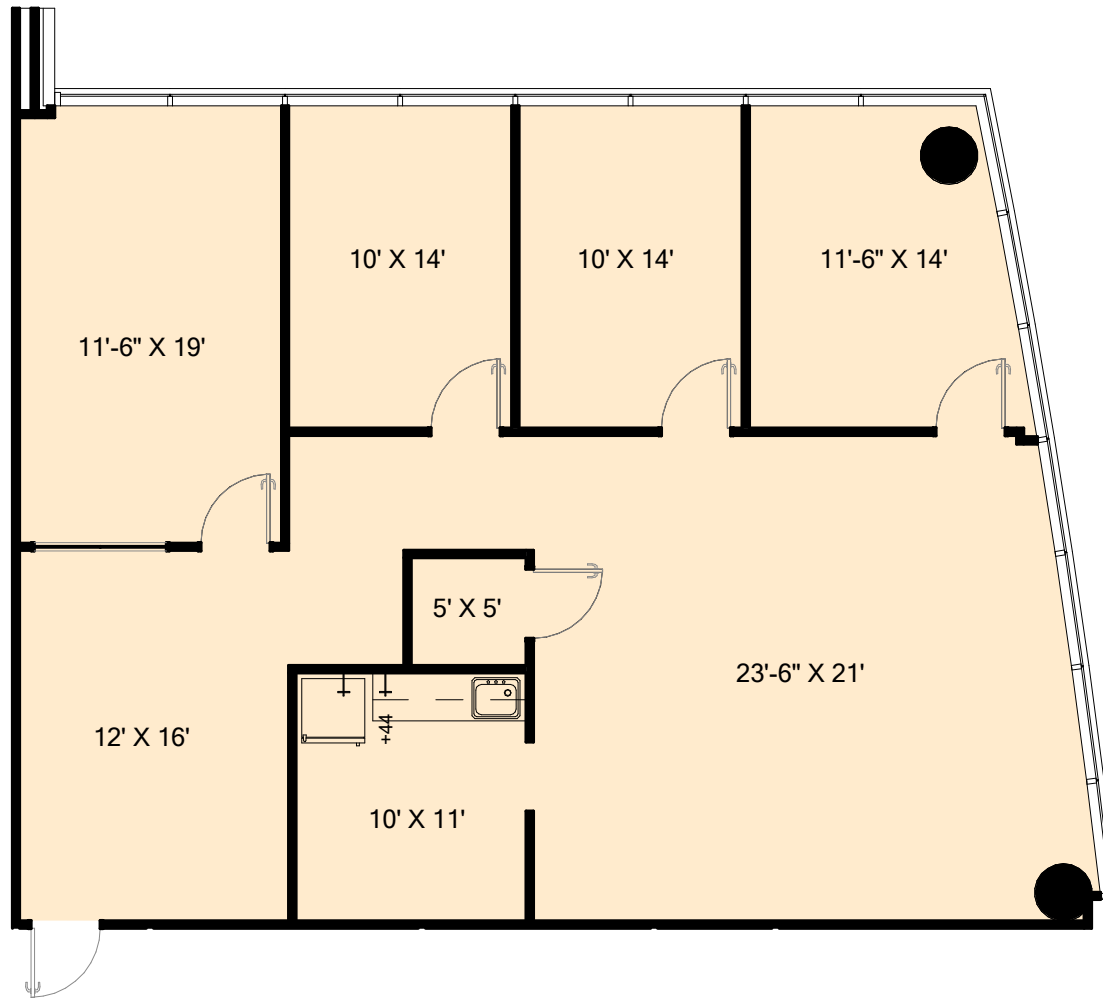

GRANITE PARK FOUR

5850 Granite Parkway, Plano, TX 75024

Suite #220

2,042 RSF