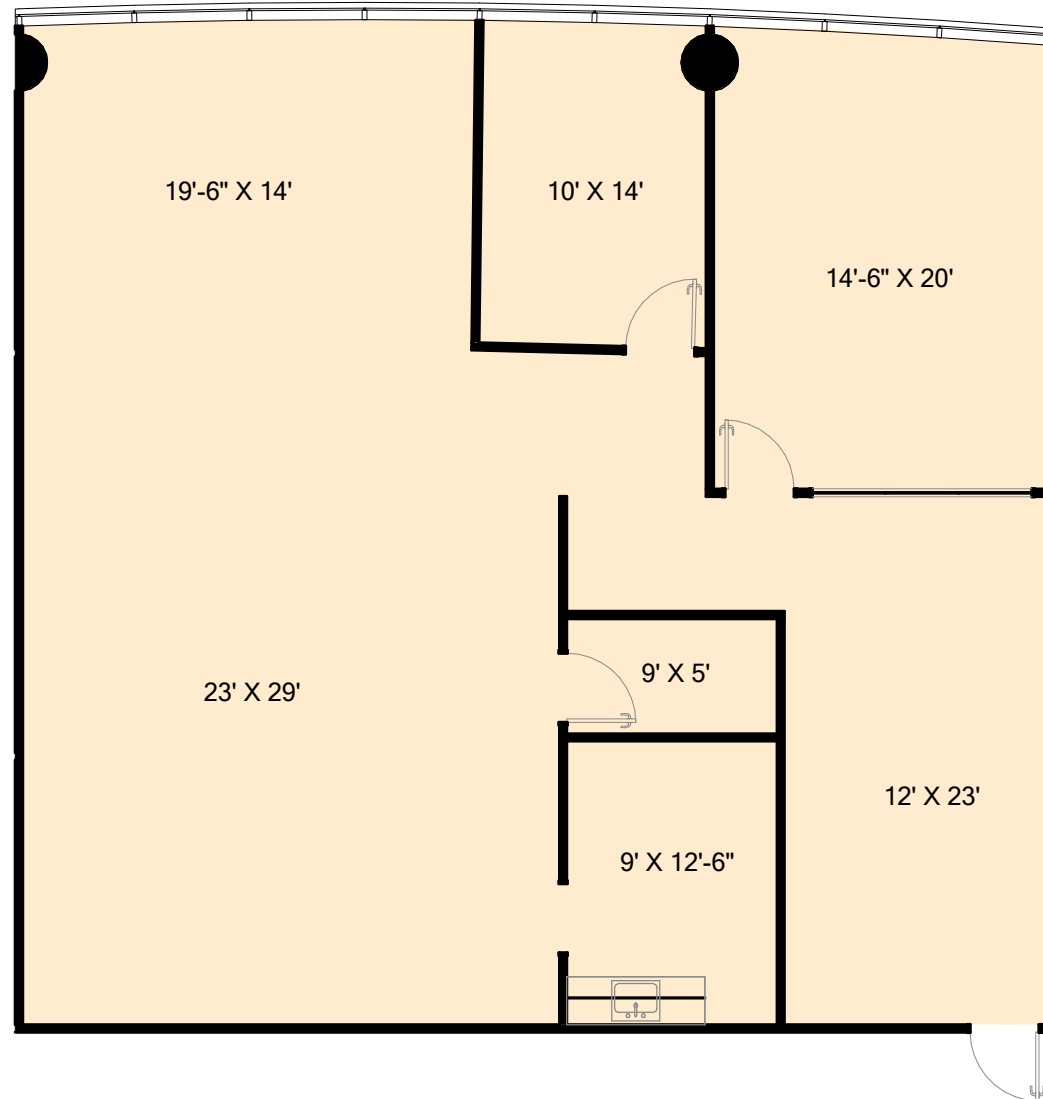

# GRANITE PARK FOUR

5850 Granite Parkway, Plano, TX 75024

## Suite #210

2,353 RSF

**Granite**

[www.graniteprop.com](http://www.graniteprop.com)

972-731-2300