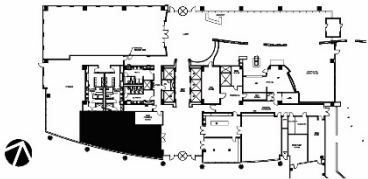

# GRANITE PARK FOUR

**SUITE 150**  
1,941 RSF

[CLICK HERE FOR VIRTUAL TOUR](#)

**5850 GRANITE PARKWAY**  
**PLANO, TX 75024**  
GRANITEPARK.COM

**Granite**  
www.graniteprop.com