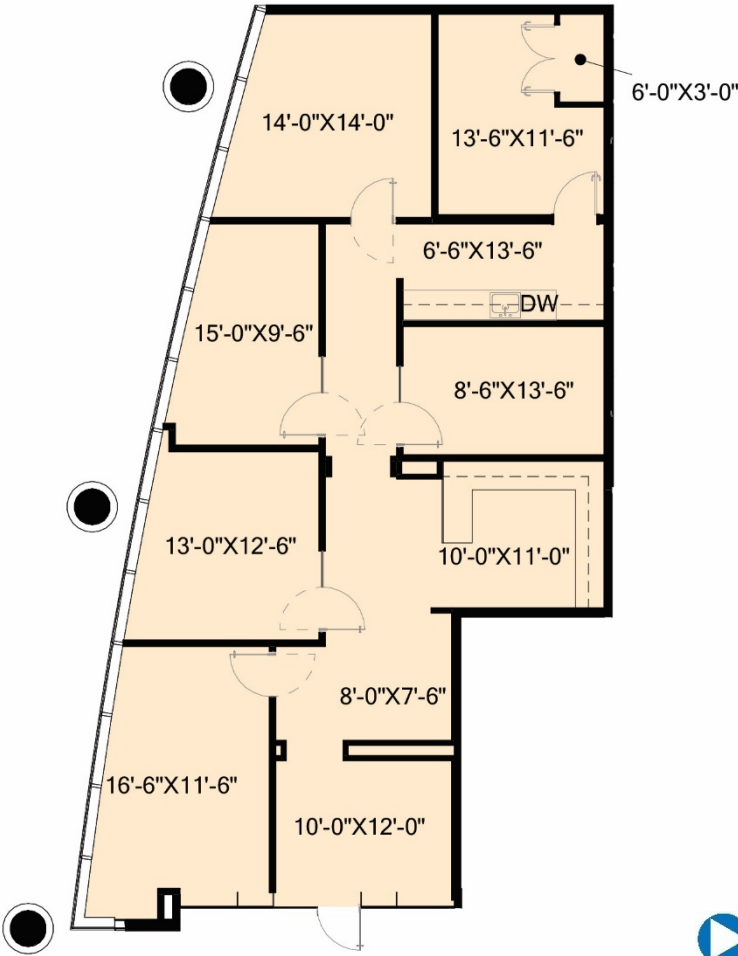

# GRANITE PARK FOUR

**SUITE 150**  
1,941 RSF

[CLICK HERE FOR VIRTUAL TOUR](#)

**5850 GRANITE PARKWAY**  
**PLANO, TX 75024**  
GRANITEPARK.COM

**Granite**  
www.graniteprop.com