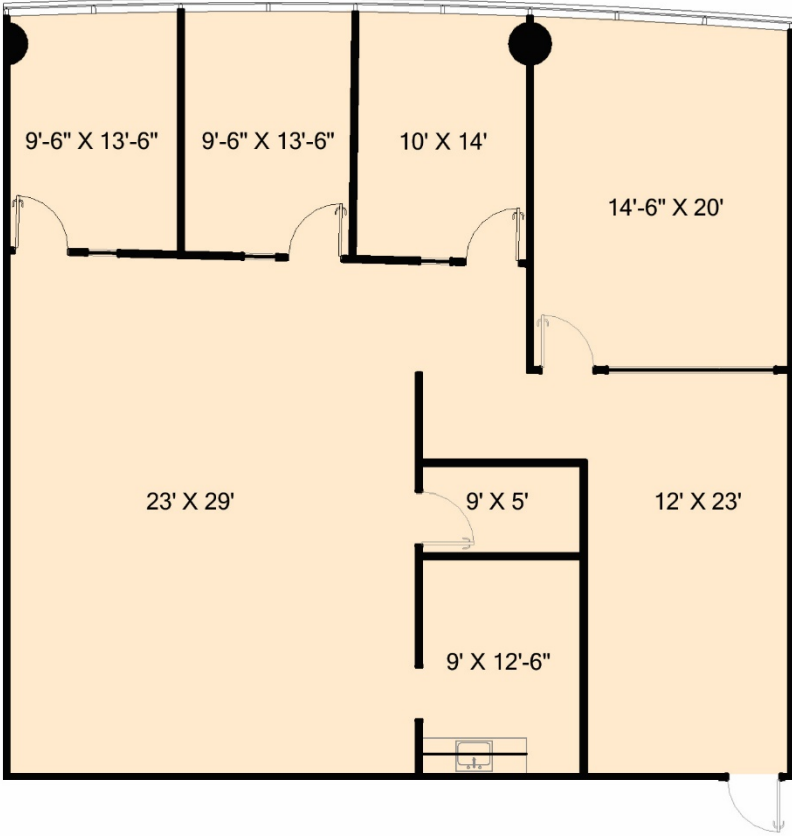

GRANITE PARK FOUR

SUITE 210
2,353 RSF

[CLICK HERE FOR VIRTUAL TOUR](#)

5850 GRANITE PARKWAY
PLANO, TX 75024
GRANITEPARK.COM

Granite
www.graniteprop.com