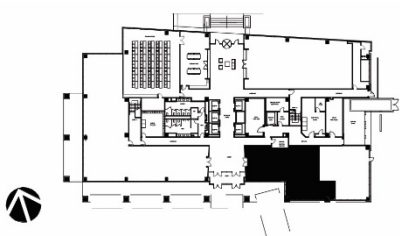

GRANITE PARK ONE

SUITE 100
2,302 RSF

[CLICK HERE FOR VIRTUAL TOUR](#)

5800 GRANITE PARKWAY
PLANO, TX 75024
GRANITEPARK.COM

Granite
www.graniteprop.com