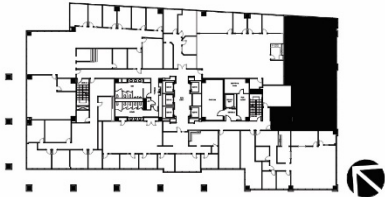

# GRANITE PARK ONE

**SUITE 265**  
3,480 RSF

[CLICK HERE FOR VIRTUAL TOUR](#)

**5800 GRANITE PARKWAY**  
**PLANO, TX 75024**  
GRANITEPARK.COM

**Granite**  
www.graniteprop.com