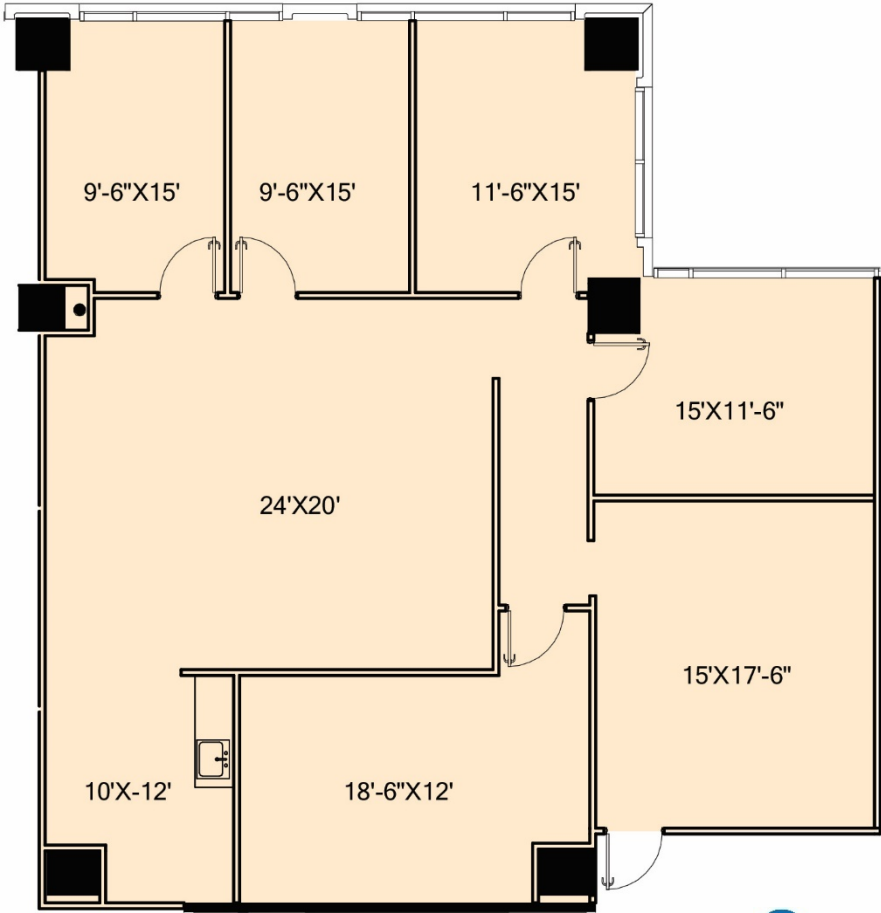

# GRANITE PARK ONE

**SUITE 310**  
2,318 RSF

[CLICK HERE FOR VIRTUAL TOUR](#)

**5800 GRANITE PARKWAY**  
**PLANO, TX 75024**  
GRANITEPARK.COM

**Granite**  
www.graniteprop.com