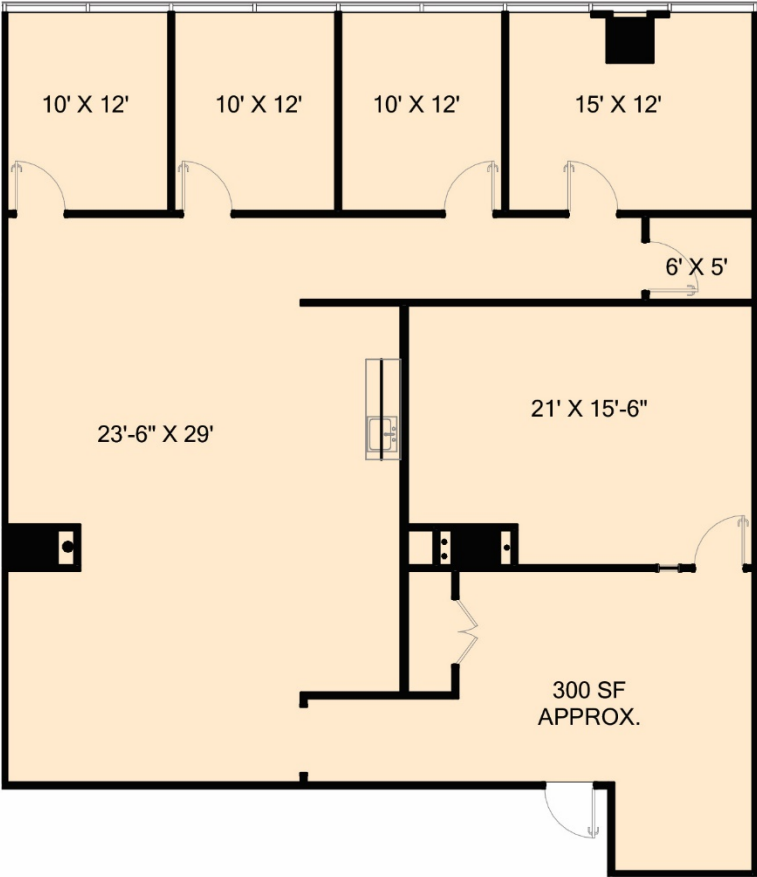

GRANITE PARK ONE

SUITE 470
2,683 RSF

[CLICK HERE FOR VIRTUAL TOUR](#)

5800 GRANITE PARKWAY
PLANO, TX 75024
GRANITEPARK.COM

Granite
www.graniteprop.com