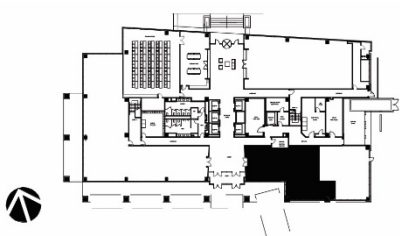

GranitePark 1

SUITE 100
2,302 RSF

[CLICK HERE FOR VIRTUAL TOUR](#)

5800 GRANITE PARKWAY
PLANO, TX 75024
GRANITEPARK.COM

Granite
www.graniteprop.com