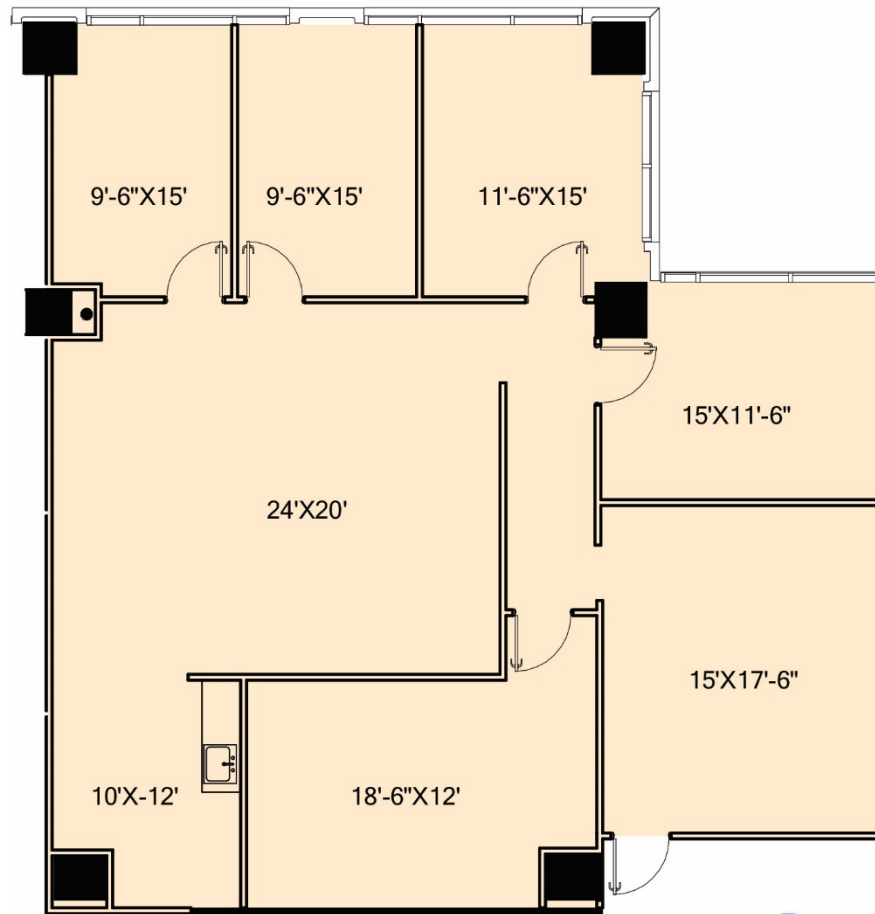

# GranitePark 1

**SUITE 310**  
2,318 RSF

[CLICK HERE FOR VIRTUAL TOUR](#)

**5800 GRANITE PARKWAY**  
**PLANO, TX 75024**  
GRANITEPARK.COM

**Granite**  
www.graniteprop.com