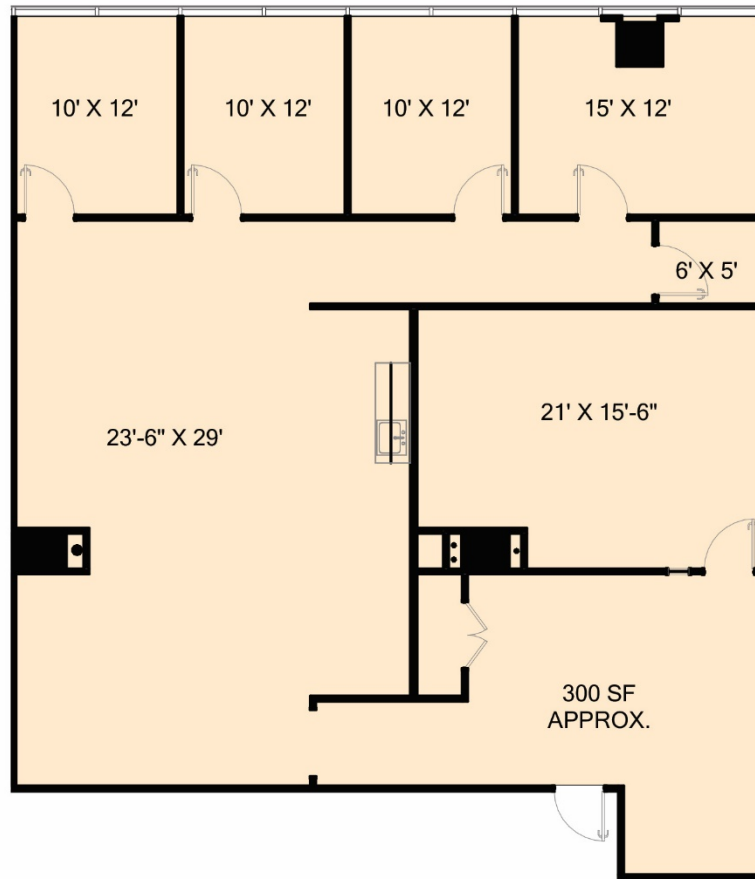

GranitePark1

SUITE 470
2,683 RSF

[CLICK HERE FOR VIRTUAL TOUR](#)

5800 GRANITE PARKWAY
PLANO, TX 75024
GRANITEPARK.COM

Granite
www.graniteprop.com