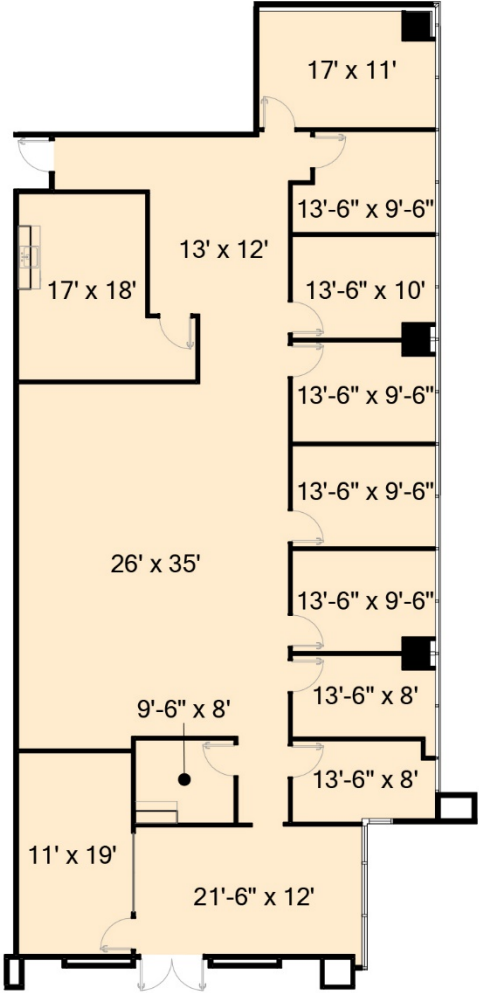

GRANITE PARK THREE

SUITE 110
3,780 RSF

[CLICK HERE FOR VIRTUAL TOUR](#)

5601 GRANITE PARKWAY
PLANO, TX 75024
GRANITEPARK.COM

Granite
www.graniteprop.com