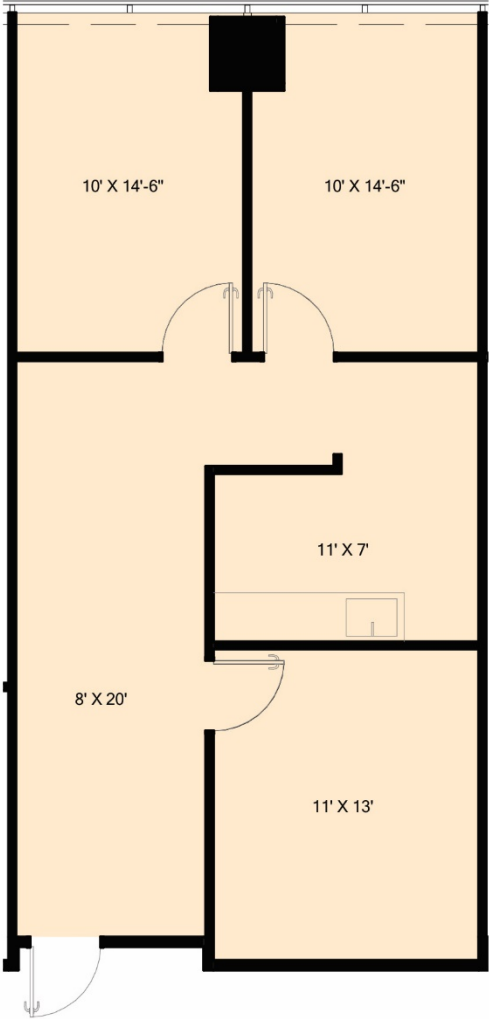

GRANITE PARK THREE

SUITE 370
982 RSF

[CLICK HERE FOR VIRTUAL TOUR](#)

5601 GRANITE PARKWAY
PLANO, TX 75024
GRANITEPARK.COM

Granite
www.graniteprop.com