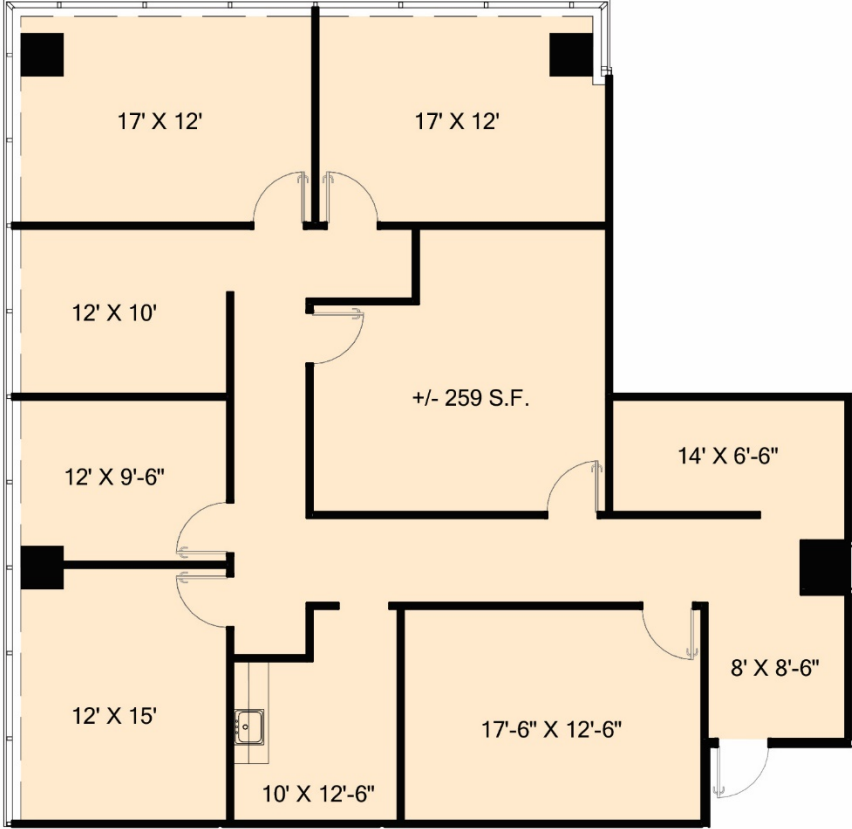

# GRANITE PARK THREE

**SUITE 410**  
2,546 RSF

[CLICK HERE FOR VIRTUAL TOUR](#)

**5601 GRANITE PARKWAY**  
**PLANO, TX 75024**  
**GRANITEPARK.COM**

**Granite**  
www.graniteprop.com