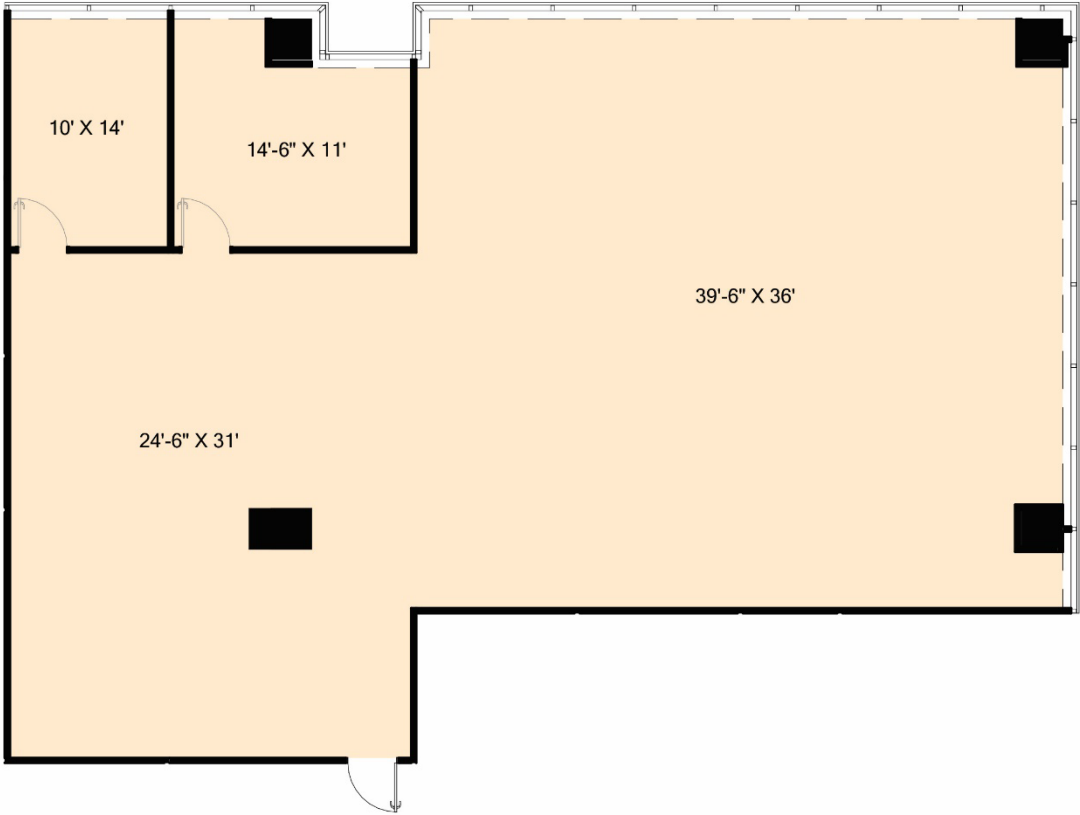

GRANITE PARK THREE

SUITE 465
3,231 RSF

[CLICK HERE FOR VIRTUAL TOUR](#)

5601 GRANITE PARKWAY
PLANO, TX 75024
GRANITEPARK.COM

Granite
www.graniteprop.com